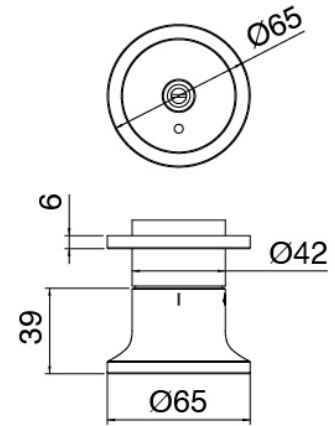

Shower head

Cod: 2700SO02A00

JK21 shower head Diam. 345mm with rain, nebulizers and waterfall - h90mm

Handshower stand alone

Cod: 2700Q419A00

Handshower set, with JK21 Diam. 120mm - handshower, water outlet and support

Concealed part

Cod: 33000804A00

4-way concealed thermostatic mixer - concealed parts

Disk handle

Cod: 2700PA02A00

Disk handle for built-in elements

In-line concealed valves

Cod: 2700Y407AA0

In-line concealed valves - external parts

Thermostatic control

Cod: 2700T550AA0

Concealed thermostatic mixer - external parts

Finiture disponibili:

finiture speciali su richiesta salvo quantitativi minimi di ordine garantiti