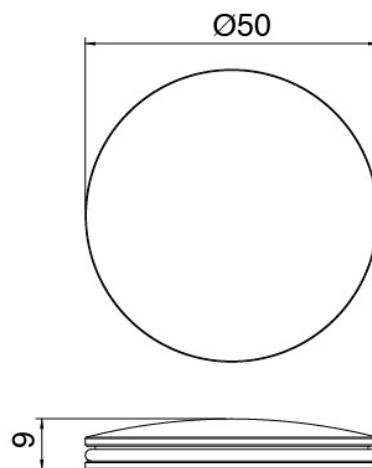

Disk handle

Cod: 2700PA02A00

Disk handle for built-in elements