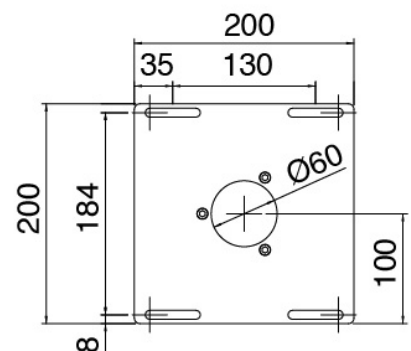

Shower head

Cod: 2700SO02A00

JK21 shower head Diam. 345mm with rain, nebulizers and waterfall - h90mm

Handshower stand alone

Cod: 2700Q419A00

Handshower set, with JK21 Diam. 120mm - handshower, water outlet and support

Concealed part

Cod: 33000804A00

4-way concealed thermostatic mixer - concealed parts

Disk handle

Cod: 2700PA02A00

Disk handle for built-in elements

In-line concealed valves

Cod: 2700Y407AA0