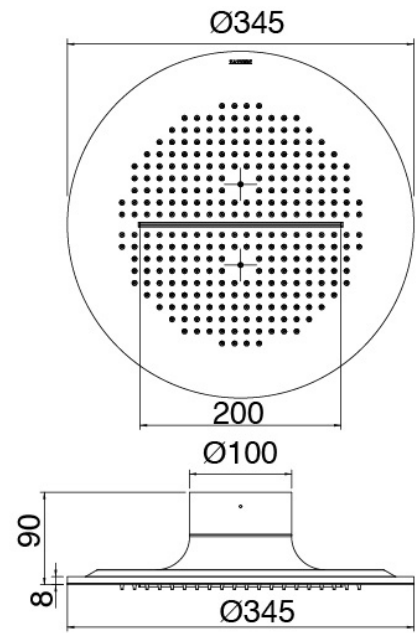

Modern - Built-in shower set

Codice kit: 2700 UDI-140

Concealed shower mixer with hower head with rain, nebulizers, waterfall and Handshower

Componenti

Installation kit

Cod: 2700SOK1A00

Kit for installation on plasterboard frame

Shower head

Cod: 2700SO02A00

JK21 shower head Diam. 345mm with rain, nebulizers and waterfall - h90mm

Handshower stand alone

Cod: 2700Q419A00

Handshower set, with JK21 Diam. 120mm - handshower, water outlet and support

Concealed part

Cod: 33000804A00

4-way concealed thermostatic mixer - concealed parts

Disk handle

Cod: 2700PA02A00

Disk handle for built-in elements

In-line concealed valves

Cod: 2700Y407AA0