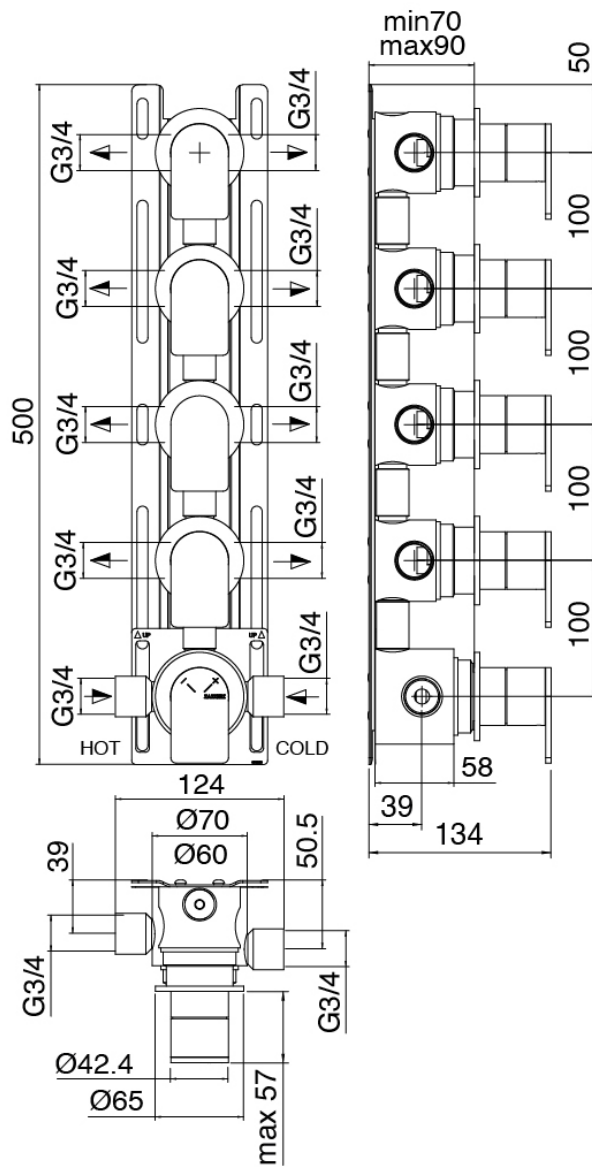

Modern - Built-in shower set

Codice kit: 2700 UDI-140

Concealed shower mixer with hower head with rain, nebulizers, waterfall and Handshower

Componenti

Installation kit

Cod: 2700SOK1A00

Kit for installation on plasterboard frame

Shower head

Cod: 2700SO02A00

JK21 shower head Diam. 345mm with rain, nebulizers and waterfall - h90mm

Handshower stand alone

Cod: 2700Q419A00

Handshower set, with JK21 Diam. 120mm - handshower, water outlet and support

Concealed part

Cod: 33000804A00

4-way concealed thermostatic mixer - concealed parts

Disk handle

Cod: 2700PA02A00

Disk handle for built-in elements

In-line concealed valves

Cod: 2700Y407AA0