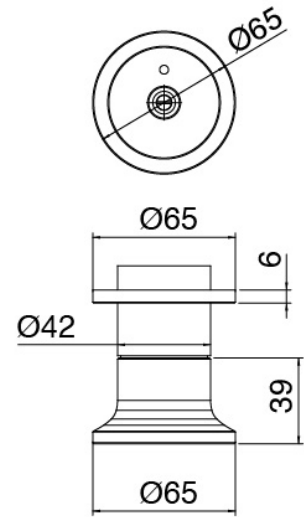

Shower head

Cod: 2700SO02A00

JK21 shower head Diam. 345mm with rain, nebulizers and waterfall - h90mm

Handshower stand alone

Cod: 2700Q419A00

Handshower set, with JK21 Diam. 120mm - handshower, water outlet and support

Concealed part

Cod: 33000804A00

4-way concealed thermostatic mixer - concealed parts

Disk handle

Cod: 2700PA02A00

Disk handle for built-in elements

In-line concealed valves

Cod: 2700Y407AA0

In-line concealed valves - external parts

Thermostatic control

Cod: 2700T550AA0

Concealed thermostatic mixer - external parts

Finiture disponibili:

finiture speciali su richiesta salvo quantitativi minimi di ordine garantiti