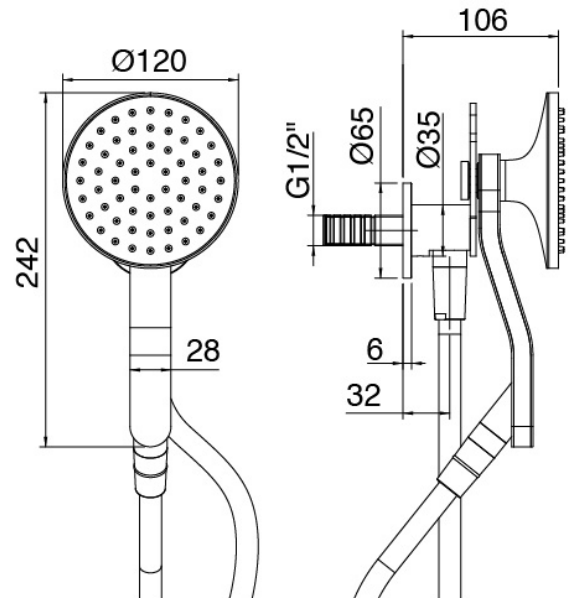

Modern - Built-in shower set

Codice kit: 2700 UDI-140

Concealed shower mixer with hower head with rain, nebulizers, waterfall and Handshower

Componenti

Installation kit

Cod: 2700SOK1A00

Kit for installation on plasterboard frame

Shower head

Cod: 2700SO02A00

JK21 shower head Diam. 345mm with rain, nebulizers and waterfall - h90mm

Handshower stand alone

Cod: 2700Q419A00

Handshower set, with JK21 Diam. 120mm - handshower, water outlet and support

Concealed part

Cod: 33000804A00

4-way concealed thermostatic mixer - concealed parts

Disk handle

Cod: 2700PA02A00

Disk handle for built-in elements

In-line concealed valves

Cod: 2700Y407AA0

In-line concealed valves - external parts

Thermostatic control

Cod: 2700T550AA0

Concealed thermostatic mixer - external parts

Finiture disponibili:

finiture speciali su richiesta salvo quantitativi minimi di ordine garantiti