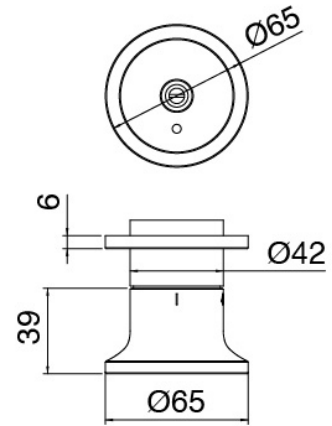

Shower head

Cod: 2700SO02A00

JK21 shower head Diam. 345mm with rain, nebulizers and waterfall - h90mm

Handshower stand alone

Cod: 2700Q419A00

Handshower set, with JK21 Diam. 120mm - handshower, water outlet and support

Concealed part

Cod: 33000804A00

4-way concealed thermostatic mixer - concealed parts

Disk handle

Cod: 2700PA02A00

Disk handle for built-in elements

In-line concealed valves

Cod: 2700Y407AA0

In-line concealed valves - external parts

Thermostatic control

Cod: 2700T550AA0

Concealed thermostatic mixer - external parts

Finiture disponibili:

finiture speciali su richiesta salvo quantitativi minimi di ordine garantiti