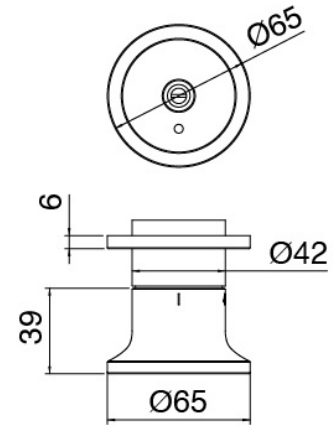

Shower head

Cod: 2700SO02A00

JK21 shower head Diam. 345mm with rain, nebulizers and waterfall - h90mm

Handshower stand alone

Cod: 2700Q419A00

Handshower set, with JK21 Diam. 120mm - handshower, water outlet and support

Concealed part

Cod: 33000804A00

4-way concealed thermostatic mixer - concealed parts

Disk handle

Cod: 2700PA02A00

Disk handle for built-in elements

In-line concealed valves

Cod: 2700Y407AA0

In-line concealed valves - external parts

Thermostatic control

Cod: 2700T550AA0

Concealed thermostatic mixer - external parts

Finiture disponibili:

finiture speciali su richiesta salvo quantitativi minimi di ordine garantiti