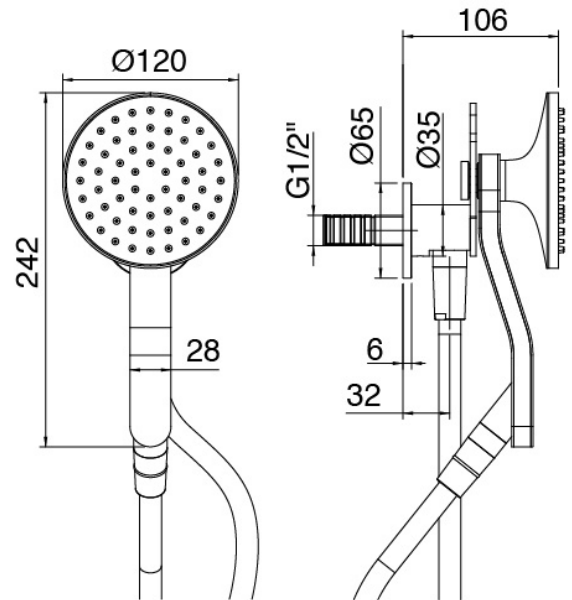

Modern - Built-in shower set

Codice kit: 2700 UDI-140

Concealed shower mixer with hower head with rain, nebulizers, waterfall and Handshower

Componenti

Installation kit

Cod: 2700SOK1A00

Kit for installation on plasterboard frame

Shower head

Cod: 2700SO02A00

JK21 shower head Diam. 345mm with rain, nebulizers and waterfall - h90mm

Handshower stand alone

Cod: 2700Q419A00

Handshower set, with JK21 Diam. 120mm - handshower, water outlet and support

Concealed part

Cod: 33000804A00

4-way concealed thermostatic mixer - concealed parts

Disk handle

Cod: 2700PA02A00

Disk handle for built-in elements

In-line concealed valves

Cod: 2700Y407AA0

In-line concealed valves - external parts

Thermostatic control

Cod: 2700T550AA0

Concealed thermostatic mixer - external parts

Finiture disponibili:

finiture speciali su richiesta salvo quantitativi minimi di ordine garantiti