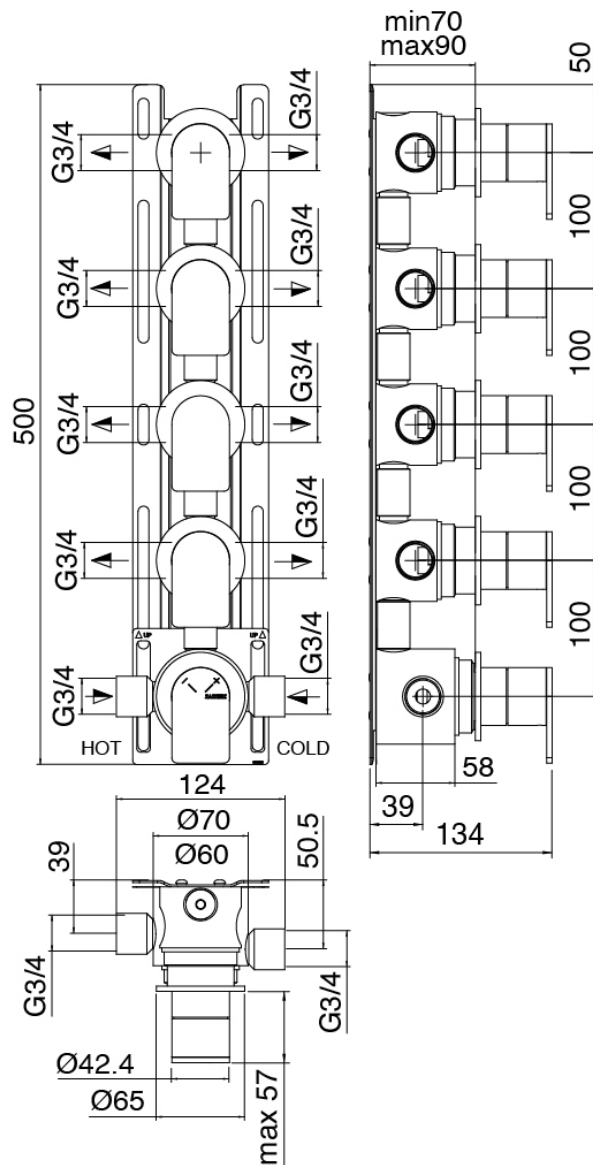

Modern - Built-in shower set

Codice kit: 2700 UDI-140

Concealed shower mixer with hower head with rain, nebulizers, waterfall and Handshower

Componenti

Installation kit

Cod: 2700SOK1A00

Kit for installation on plasterboard frame

Shower head

Cod: 2700SO02A00

JK21 shower head Diam. 345mm with rain, nebulizers and waterfall - h90mm

Handshower stand alone

Cod: 2700Q419A00

Handshower set, with JK21 Diam. 120mm - handshower, water outlet and support

Concealed part

Cod: 33000804A00

4-way concealed thermostatic mixer - concealed parts

Disk handle

Cod: 2700PA02A00

Disk handle for built-in elements

In-line concealed valves

Cod: 2700Y407AA0