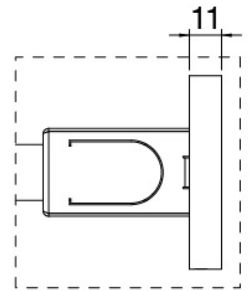

Ceiling shower arm

Cod: 2700BR02A00
Ceiling shower arm (150mm)

Shower head

Cod: 2700SO01A00
JK21 shower head Diam. 345mm with rain, nebulizers, waterfall and RGB - h90mm

Concealed part

Cod: 33000803A00
3-way concealed thermostatic mixer - concealed parts

Concealed thermostatic mixer - external parts

Electrical control unit

Cod: 2700EL01A00

Electrical control unit for showerhead RGB complete with control unit

Finiture disponibili:

finiture speciali su richiesta salvo quantitativi minimi di ordine garantiti