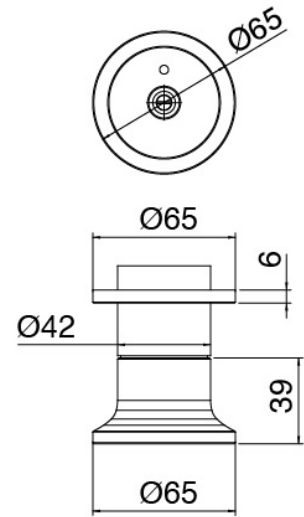

Ceiling shower arm

Cod: 2700BR02A00
Ceiling shower arm (150mm)

Shower head

Cod: 2700SO01A00
JK21 shower head Diam. 345mm with rain, nebulizers, waterfall and RGB - h90mm

Concealed part

Cod: 33000803A00
3-way concealed thermostatic mixer - concealed parts

In-line concealed valves

Cod: 2700Y407AA0

In-line concealed valves - external parts

Disk handle

Cod: 2700PA02A00

Disk handle for built-in elements

Thermostatic control

Cod: 2700T550AA0

Concealed thermostatic mixer - external parts

Electrical control unit

Cod: 2700EL01A00

Electrical control unit for showerhead RGB complete
with control unit

Finiture disponibili:

finiture speciali su richiesta salvo quantitativi minimi di ordine garantiti