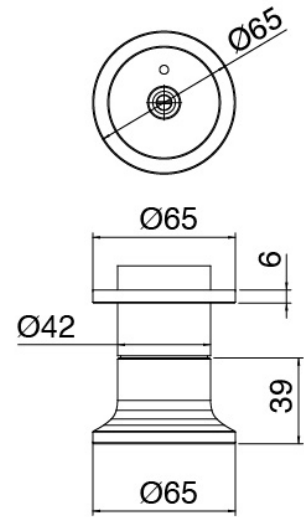

Ceiling shower arm

Cod: 2700BR02A00
Ceiling shower arm (150mm)

Shower head

Cod: 2700SO01A00
JK21 shower head Diam. 345mm with rain, nebulizers, waterfall and RGB - h90mm

Concealed part

Cod: 33000803A00
3-way concealed thermostatic mixer - concealed parts

In-line concealed valves

Cod: 2700Y407AA0

In-line concealed valves - external parts

Disk handle

Cod: 2700PA02A00

Disk handle for built-in elements

Thermostatic control

Cod: 2700T550AA0

Concealed thermostatic mixer - external parts

Electrical control unit

Cod: 2700EL01A00

Electrical control unit for showerhead RGB complete with control unit

Finiture disponibili:

finiture speciali su richiesta salvo quantitativi minimi di ordine garantiti