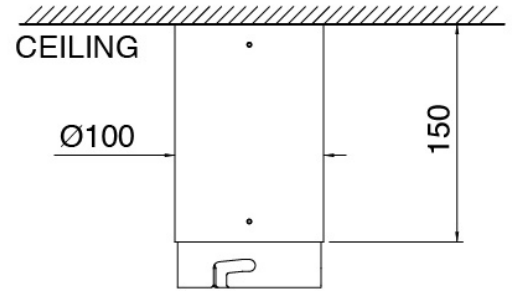

Modern - Built-in shower set

Codice kit: 2700 UDI-130

Concealed shower mixer with hower head with rain, nebulizers, waterfall, RGB

Componenti

Installation kit

Cod: 2700SOK1A00

Kit for installation on plasterboard frame

Ceiling shower arm

Cod: 2700BR02A00
Ceiling shower arm (150mm)

Shower head

Cod: 2700SO01A00
JK21 shower head Diam. 345mm with rain, nebulizers, waterfall and RGB - h90mm

Concealed part

Cod: 33000803A00
3-way concealed thermostatic mixer - concealed parts

In-line concealed valves

Cod: 2700Y407AA0

In-line concealed valves - external parts

Disk handle

Cod: 2700PA02A00

Disk handle for built-in elements

Thermostatic control

Cod: 2700T550AA0

Concealed thermostatic mixer - external parts

Electrical control unit

Cod: 2700EL01A00

Electrical control unit for showerhead RGB complete with control unit

Finiture disponibili:

finiture speciali su richiesta salvo quantitativi minimi di ordine garantiti