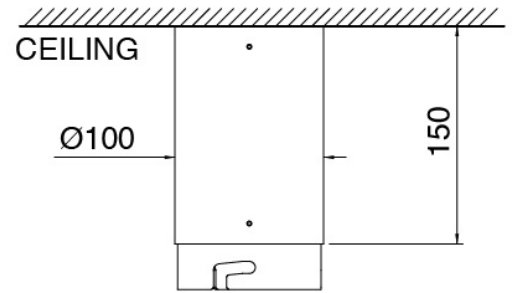

Modern - Built-in shower set

Codice kit: 2700 UDI-130

Concealed shower mixer with hower head with rain, nebulizers, waterfall, RGB

Componenti

Installation kit

Cod: 2700SOK1A00

Kit for installation on plasterboard frame

Ceiling shower arm

Cod: 2700BR02A00
Ceiling shower arm (150mm)

Shower head

Cod: 2700SO01A00
JK21 shower head Diam. 345mm with rain, nebulizers, waterfall and RGB - h90mm

Concealed part

Cod: 33000803A00
3-way concealed thermostatic mixer - concealed parts

In-line concealed valves

Cod: 2700Y407AA0

In-line concealed valves - external parts

Disk handle

Cod: 2700PA02A00

Disk handle for built-in elements

Thermostatic control

Cod: 2700T550AA0

Concealed thermostatic mixer - external parts

Electrical control unit

Cod: 2700EL01A00

Electrical control unit for showerhead RGB complete
with control unit

Finiture disponibili:

finiture speciali su richiesta salvo quantitativi minimi di ordine garantiti