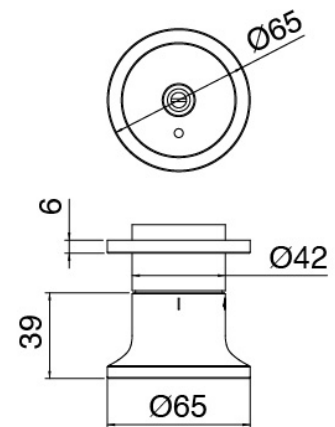

Ceiling shower arm

Cod: 2700BR02A00
Ceiling shower arm (150mm)

Shower head

Cod: 2700SO01A00
JK21 shower head Diam. 345mm with rain, nebulizers, waterfall and RGB - h90mm

Concealed part

Cod: 33000803A00
3-way concealed thermostatic mixer - concealed parts

In-line concealed valves

Cod: 2700Y407AA0

In-line concealed valves - external parts

Disk handle

Cod: 2700PA02A00

Disk handle for built-in elements

Thermostatic control

Cod: 2700T550AA0

Concealed thermostatic mixer - external parts

Electrical control unit

Cod: 2700EL01A00

Electrical control unit for showerhead RGB complete with control unit

Finiture disponibili:

finiture speciali su richiesta salvo quantitativi minimi di ordine garantiti