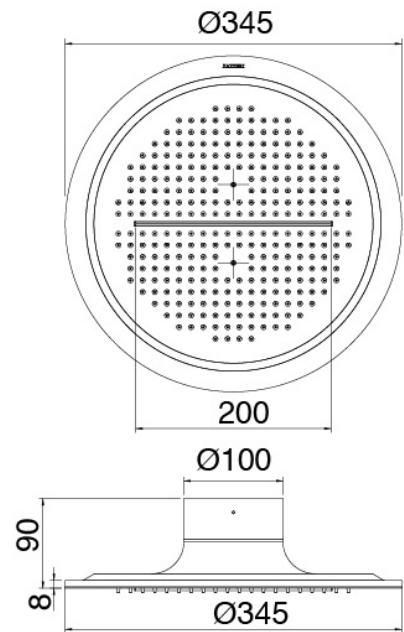

Modern - Built-in shower set

Codice kit: 2700 UDI-130

Concealed shower mixer with hower head with rain, nebulizers, waterfall, RGB

Componenti

Installation kit

Cod: 2700SOK1A00

Kit for installation on plasterboard frame

Ceiling shower arm

Cod: 2700BR02A00
Ceiling shower arm (150mm)

Shower head

Cod: 2700SO01A00
JK21 shower head Diam. 345mm with rain, nebulizers, waterfall and RGB - h90mm

Concealed part

Cod: 33000803A00
3-way concealed thermostatic mixer - concealed parts