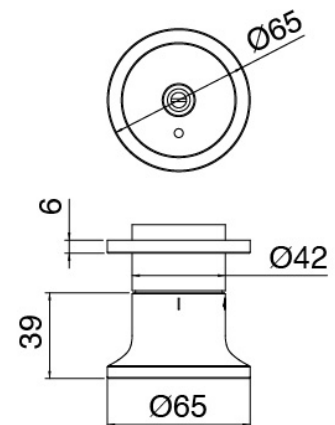

Ceiling shower arm

Cod: 2700BR02A00
Ceiling shower arm (150mm)

Shower head

Cod: 2700SO01A00
JK21 shower head Diam. 345mm with rain, nebulizers, waterfall and RGB - h90mm

Concealed part

Cod: 33000803A00
3-way concealed thermostatic mixer - concealed parts

In-line concealed valves

Cod: 2700Y407AA0

In-line concealed valves - external parts

Disk handle

Cod: 2700PA02A00

Disk handle for built-in elements

Thermostatic control

Cod: 2700T550AA0

Concealed thermostatic mixer - external parts

Electrical control unit

Cod: 2700EL01A00

Electrical control unit for showerhead RGB complete with control unit

Finiture disponibili:

finiture speciali su richiesta salvo quantitativi minimi di ordine garantiti