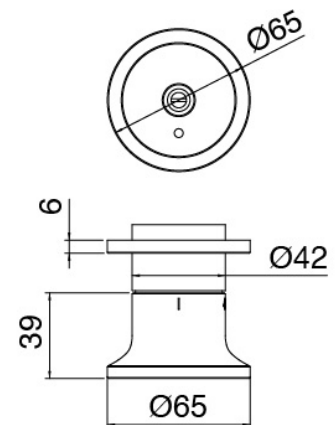

Ceiling shower arm

Cod: 2700BR02A00
Ceiling shower arm (150mm)

Shower head

Cod: 2700SO01A00
JK21 shower head Diam. 345mm with rain, nebulizers, waterfall and RGB - h90mm

Concealed part

Cod: 33000803A00
3-way concealed thermostatic mixer - concealed parts

In-line concealed valves

Cod: 2700Y407AA0

In-line concealed valves - external parts

Disk handle

Cod: 2700PA02A00

Disk handle for built-in elements

Thermostatic control

Cod: 2700T550AA0

Concealed thermostatic mixer - external parts

Electrical control unit

Cod: 2700EL01A00

Electrical control unit for showerhead RGB complete
with control unit

Finiture disponibili:

finiture speciali su richiesta salvo quantitativi minimi di ordine garantiti