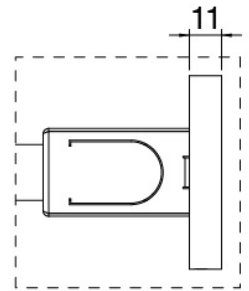

Ceiling shower arm

Cod: 2700BR02A00
Ceiling shower arm (150mm)

Shower head

Cod: 2700SO01A00
JK21 shower head Diam. 345mm with rain, nebulizers, waterfall and RGB - h90mm

Concealed part

Cod: 33000803A00
3-way concealed thermostatic mixer - concealed parts

Concealed thermostatic mixer - external parts

Electrical control unit

Cod: 2700EL01A00

Electrical control unit for showerhead RGB complete
with control unit

Finiture disponibili:

finiture speciali su richiesta salvo quantitativi minimi di ordine garantiti