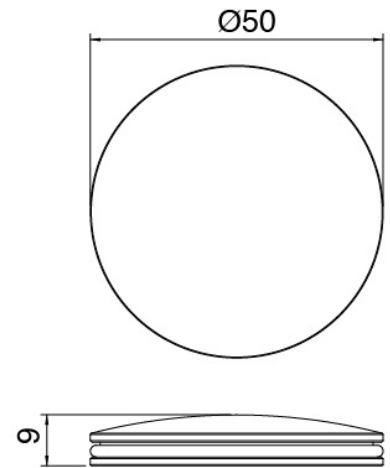

Disk handle

Cod: 2700PA02A00

Disk handle for built-in elements