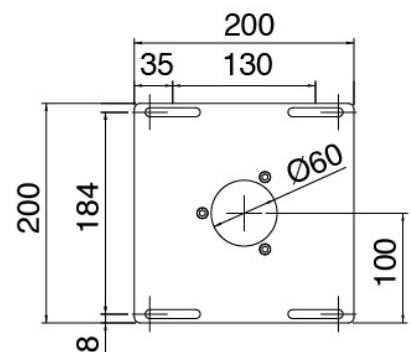

Ceiling shower arm

Cod: 2700BR02A00
Ceiling shower arm (150mm)

Shower head

Cod: 2700SO01A00
JK21 shower head Diam. 345mm with rain, nebulizers, waterfall and RGB - h90mm

Concealed part

Cod: 33000803A00
3-way concealed thermostatic mixer - concealed parts