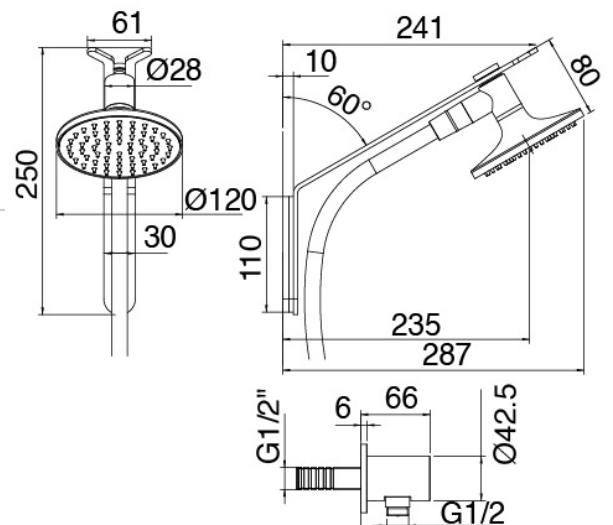

Modern - Shower arm with shower head and hand shower

Codice kit: 2700 DDI-120

Shower arm with shower head, hand shower and built-in mixer

Componenti

Shower arm

Cod: 27000420A00

Shower arm with pull-out JK21 hand shower Diam. 120mm and water inlet - Complete

Concealed part

Cod: 3300B402A00

Concealed shower mixer - concealed part

Disk handle

Cod: 2700PA02A00

Disk handle for built-in elements

Single-lever mixer

Cod: 2700A402AA0

Concealed shower mixer - external part

Finiture disponibili:

finiture speciali su richiesta salvo quantitativi minimi di ordine garantiti

brush steel

ASAS