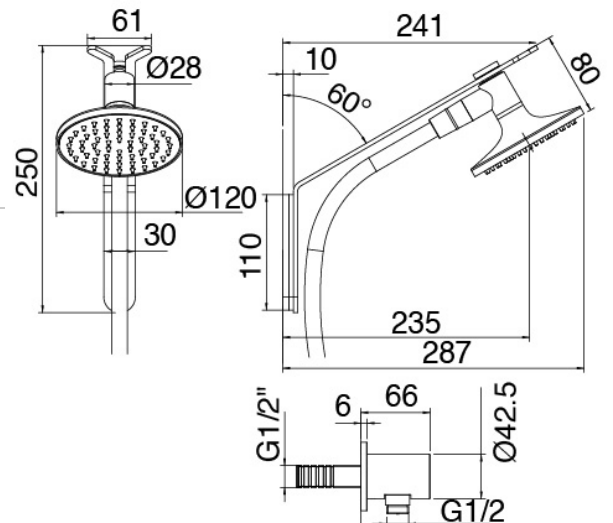

Modern - Shower arm with shower head and hand shower

Codice kit: 2700 DDI-120

Shower arm with shower head, hand shower and built-in mixer

Componenti

Shower arm

Cod: 27000420A00

Shower arm with pull-out JK21 hand shower Diam. 120mm and water inlet - Complete

Concealed part

Cod: 3300B402A00

Concealed shower mixer - concealed part

Disk handle

Cod: 2700PA02A00

Disk handle for built-in elements

Single-lever mixer

Cod: 2700A402AA0

Concealed shower mixer - external part

Finiture disponibili:

finiture speciali su richiesta salvo quantitativi minimi di ordine garantiti

brush steel

ASAS