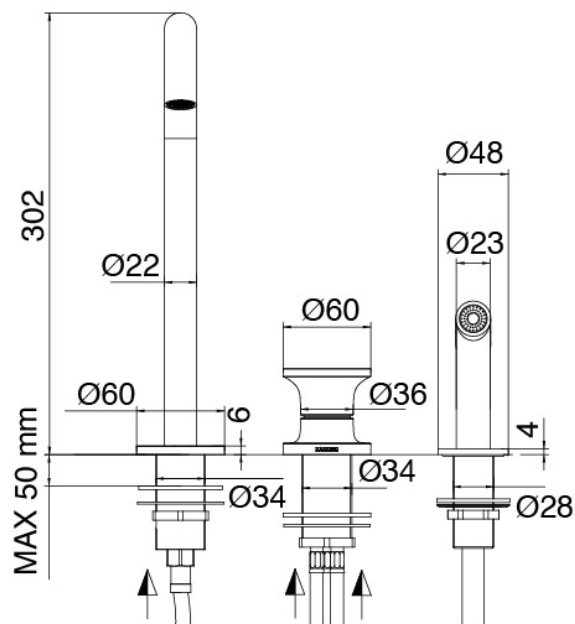

Modern - Single lever sink mixer

Codice kit: 2700 MLX-150

Single lever sink mixer with removable hand shower

Componenti

Single lever sink mixer with hand shower

Cod: 27001101A03

Single lever sink mixer with revolving spout and removable hand shower

Disk handle

Cod: 2700PA01A00

Disk handle washbasin/bidet

Finiture disponibili:

finiture speciali su richiesta salvo quantitativi minimi di ordine garantiti

brush steel

ASAS