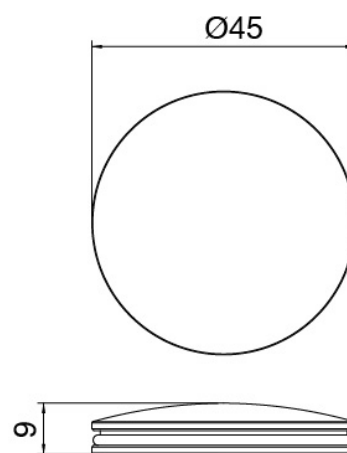

Disk handle

Cod: 2700PA01A00

Disk handle washbasin/bidet

Finiture disponibili:

---

finiture speciali su richiesta salvo quantitativi minimi di ordine garantiti

brush steel

ASAS