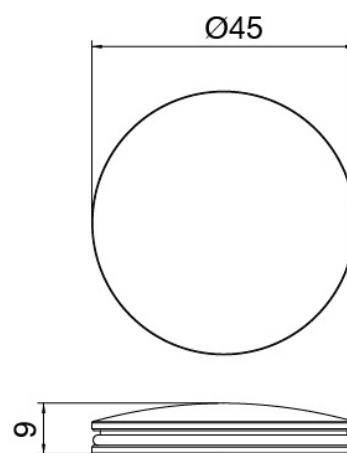

Modern - Single lever sink mixer

Codice kit: 2700 MLX-150

Single lever sink mixer with removable hand shower

Componenti

Single lever sink mixer with hand shower

Cod: 27001101A03

Single lever sink mixer with revolving spout and removable hand shower

Disk handle

Cod: 2700PA01A00

Disk handle washbasin/bidet

Finiture disponibili:

finiture speciali su richiesta salvo quantitativi minimi di ordine garantiti

brush steel

ASAS