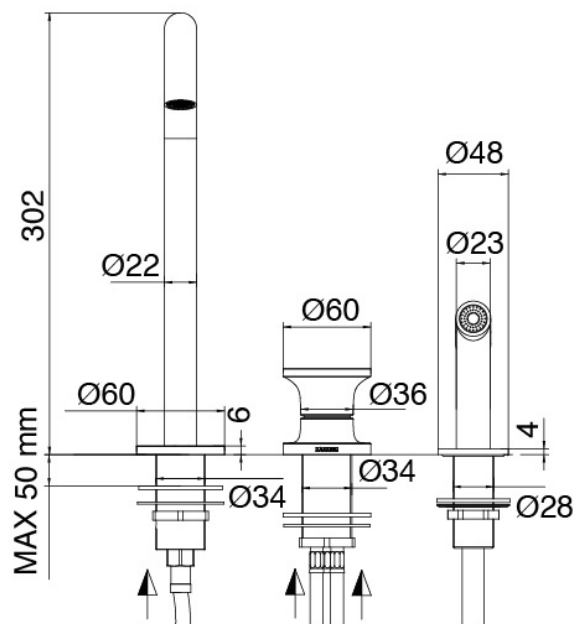

### Modern - Single lever sink mixer

Codice kit: 2700 MLX-150

Single lever sink mixer with removable hand shower

### Single lever sink mixer with hand shower

Cod: 27001101A03

Single lever sink mixer with revolving spout and removable hand shower

### Disk handle

---

Cod: 2700PA01A00

Disk handle washbasin/bidet