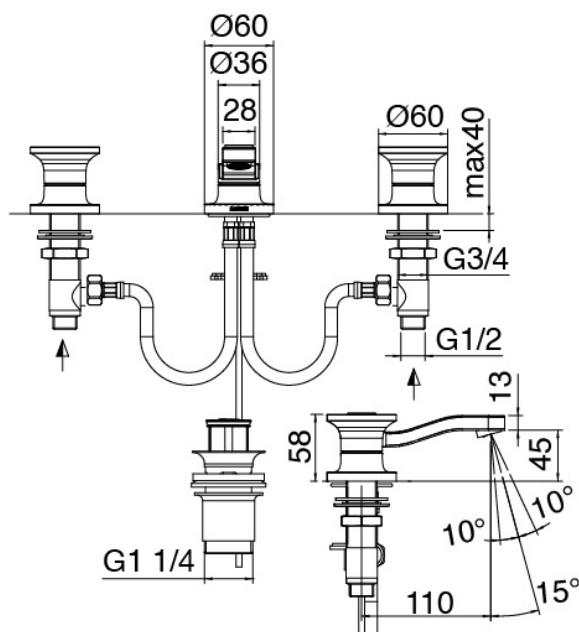

## Modern - Traditional tap bidet

Codice kit: 2701 BBX-060

Traditional tap bidet 3 hole revolving spout without plug

### Tap set

Cod: 27010203A00

Washbasin / bidet set with revolving spout - 110 x h45mm

### Disk handle

---

Cod: 2700PA01A00

Disk handle washbasin/bidet

### Disk plug rod

---

Cod: 2700PA04A00

Disk plug rod for 3-holes washbasin/bidet