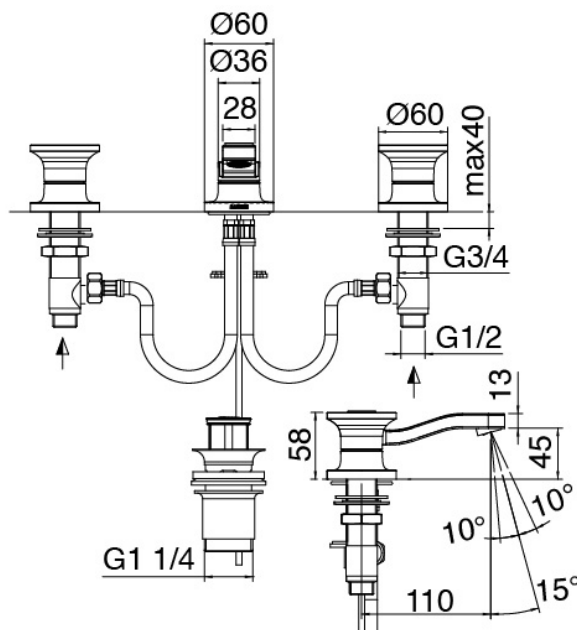

image not found or type unknown http://zazzeri.tesa.com.net/en/wp-content/uploads/2017/04/b3daf2_357a447007

Modern - Traditional tap bidet

Codice kit: 2701 BBX-060

Traditional tap bidet 3 hole revolving spout without plug

Componenti

Tap set

Cod: 27010203A00

Washbasin / bidet set with revolving spout - 110 x
h45mm

Disk handle

Cod: 2700PA01A00

Disk handle washbasin/bidet

Disk plug rod

Cod: 2700PA04A00

Disk plug rod for 3-holes washbasin/bidet

Finiture disponibili:

finiture speciali su richiesta salvo quantitativi minimi di ordine garantiti

brush steel

ASAS