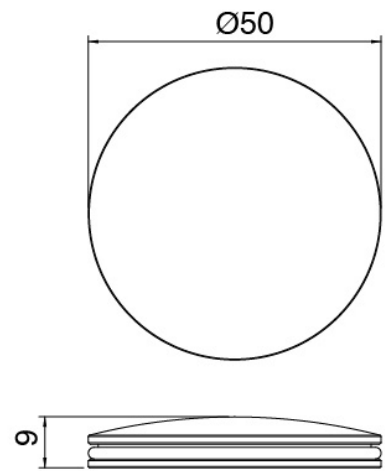

Modern - Bathtub set

Codice kit: 2700 EVY-100

3-holes bathtub set mixer with column-mounted washbasin spout – 2 exits

Componenti

Concealed part

Cod: 3300B099A00

Column-mounted - Built-in part

Column-mounted washbasin spout

Cod: 3300V099A00

Column-mounted washbasin spout - 650mm -
external part

Disk handle

Cod: 2700PA02A00

Disk handle for built-in elements

Mixer set

Cod: 2700N498A01

3-hole bathtub set - without spout