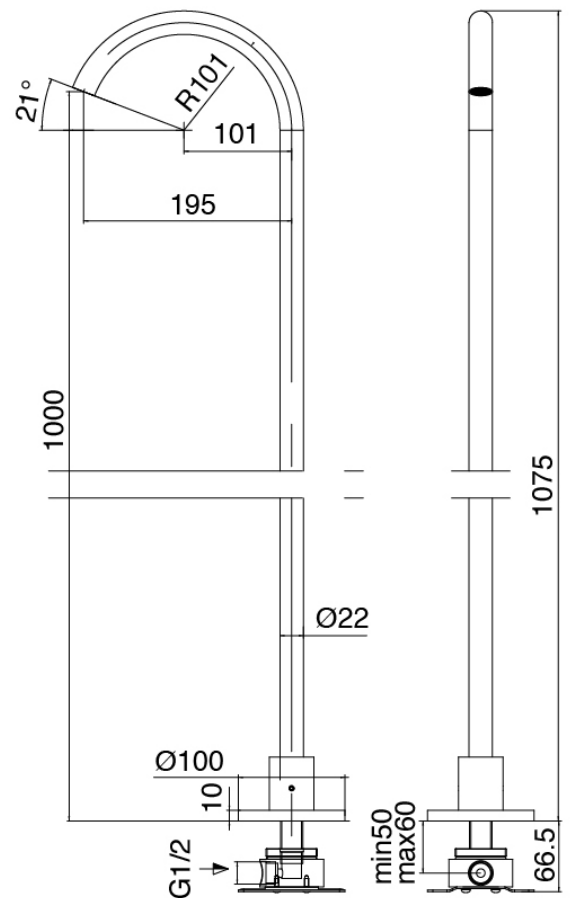

Modern - Bathtub set

Codice kit: 2700 EVY-100

3-holes bathtub set mixer with column-mounted washbasin spout – 2 exits

Componenti

Concealed part

Cod: 3300B099A00

Column-mounted - Built-in part

Column-mounted washbasin spout

Cod: 3300V099A00

Column-mounted washbasin spout - 650mm -
external part

Disk handle

Cod: 2700PA02A00

Disk handle for built-in elements

Mixer set

Cod: 2700N498A01

3-hole bathtub set - without spout