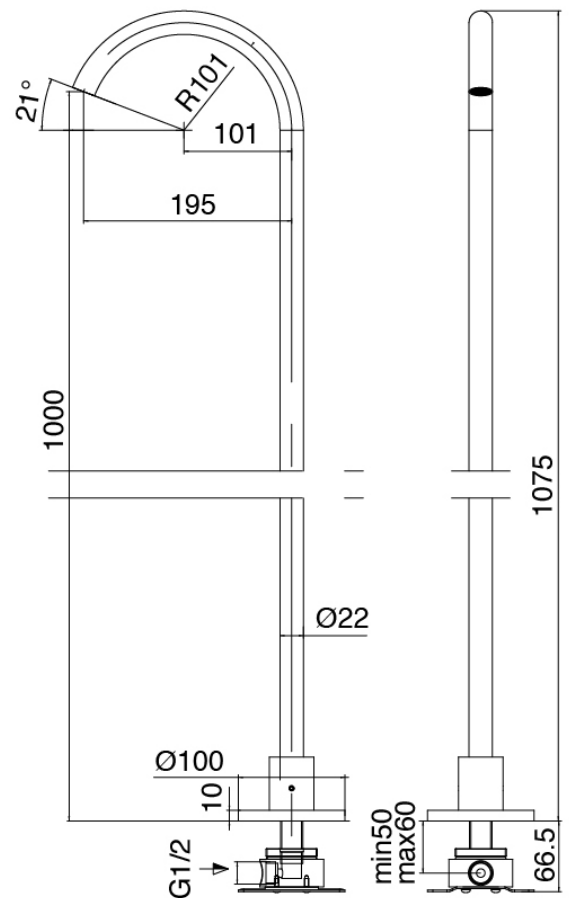

Modern - Bathtub set

Codice kit: 2700 EVY-100

3-holes bathtub set mixer with column-mounted washbasin spout – 2 exits

Componenti

Concealed part

Cod: 3300B099A00

Column-mounted - Built-in part

Column-mounted washbasin spout

Cod: 3300V099A00

Column-mounted washbasin spout - 650mm -
external part

Disk handle

Cod: 2700PA02A00

Disk handle for built-in elements

Mixer set

Cod: 2700N498A01

3-hole bathtub set - without spout