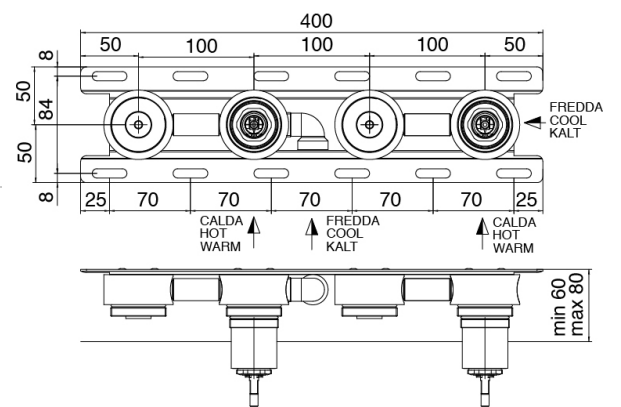

Modern - Built-in bathtub set

Codice kit: 2700 EVI-110

Built-in bathtub set - Two mixers

Componenti

Concealed part

Cod: 3300I401AB0

Built-in bathtub set - concealed part - Two mixers

Mixer set with spout

Cod: 2700I402AA0

Built-in bathtub set - Spout 160mm- external part -

Two mixers - Handheld JK21 hand shower -

Diam.120mm

Finiture disponibili:

finiture speciali su richiesta salvo quantitativi minimi di ordine garantiti