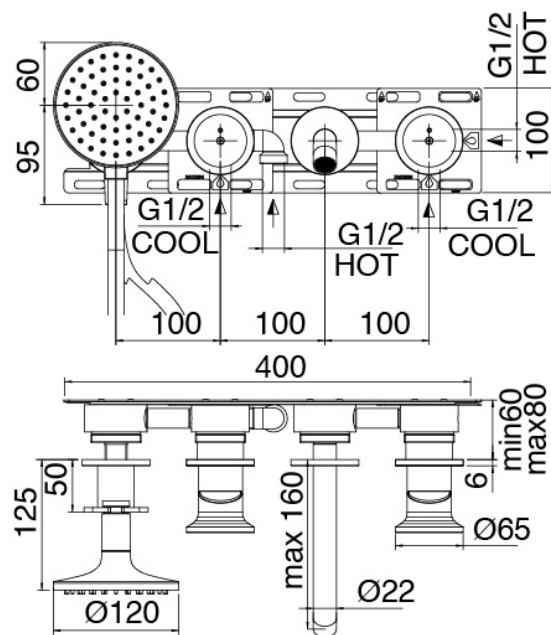

### Concealed part

Cod: 3300I401AB0

Built-in bathtub set - concealed part - Two mixers

### Mixer set with spout

Cod: 2700I402AA0

Built-in bathtub set - Spout 160mm- external part -

Two mixers - Handheld JK21 hand shower -

Diam.120mm