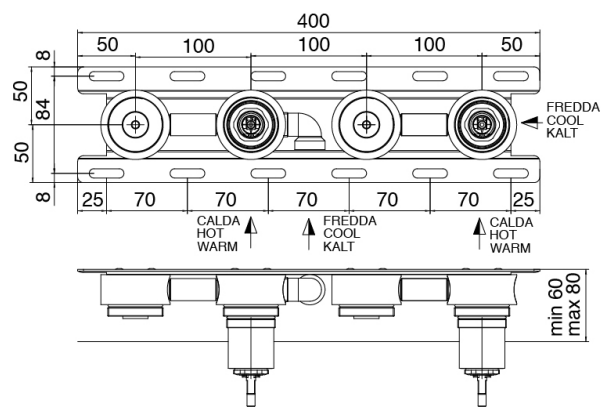

### Modern - Built-in bathtub set

Codice kit: 2700 EVI-110

Built-in bathtub set - Two mixers

### Concealed part

Cod: 3300I401AB0

Built-in bathtub set - concealed part - Two mixers

### Mixer set with spout

Cod: 2700I402AA0

Built-in bathtub set - Spout 160mm- external part -

Two mixers - Handheld JK21 hand shower -

Diam.120mm