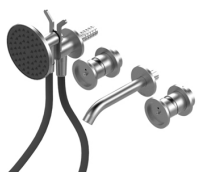

Modern - Built-in bathtub set

Codice kit: 2700 EVI-110

Built-in bathtub set - Two mixers

Componenti

Concealed part

Cod: 3300I401AB0

Built-in bathtub set - concealed part - Two mixers

Mixer set with spout

Cod: 2700I402AA0

Built-in bathtub set - Spout 160mm- external part -

Two mixers - Handheld JK21 hand shower -

Diam.120mm

Finiture disponibili:

finiture speciali su richiesta salvo quantitativi minimi di ordine garantiti