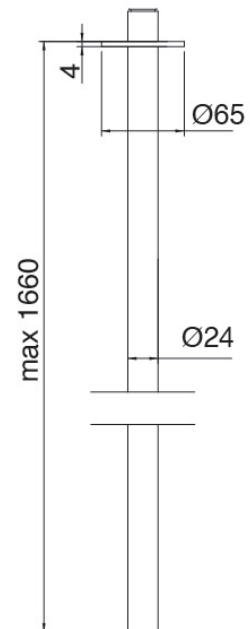

image not found or type unknown http://zazzeri.tesa.com.net/en/wp-content/uploads/2017/04/b3daf2_357a447007

Modern - Washbasin mixer

Codice kit: 4707 MLX-060

Washbasin mixer on top with ceiling-mounted washbasin spout

Componenti

Ceiling-mounted washbasin spout

Cod: 47070110A00

Ceiling-mounted washbasin spout - Spout H1660 mm

Concealed part

Cod: 3300B110A00

Ceiling-mounted - concealed part

Single-lever mixer

Cod: 4707M108A00

Surface single lever mixer - D. 36mm

Finiture disponibili:

finiture speciali su richiesta salvo quantitativi minimi di ordine garantiti

chrome finish

CRCR

brushed steel

NFNF