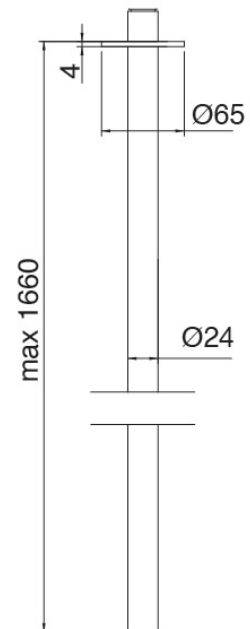

Modern - Washbasin mixer

Codice kit: 4707 MLX-060

Washbasin mixer on top with ceiling-mounted washbasin spout

Componenti

Ceiling-mounted washbasin spout

Cod: 47070110A00

Ceiling-mounted washbasin spout - Spout H1660 mm

Concealed part

Cod: 3300B110A00

Ceiling-mounted - concealed part

Single-lever mixer

Cod: 4707M108A00

Surface single lever mixer - D. 36mm

Finiture disponibili:

finiture speciali su richiesta salvo quantitativi minimi di ordine garantiti