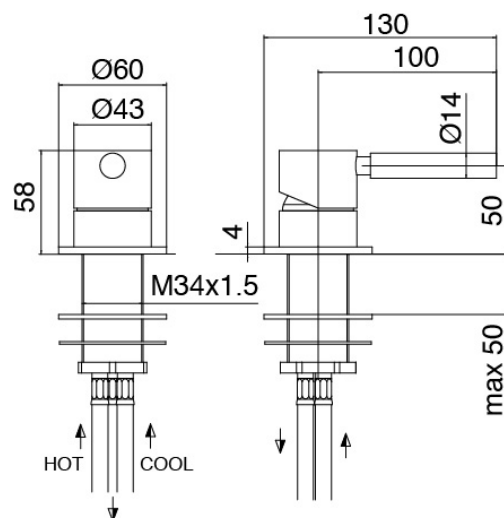

Modern - Washbasin mixer

Codice kit: 4707 MLX-060

Washbasin mixer on top with ceiling-mounted washbasin spout

Componenti

Ceiling-mounted washbasin spout

Cod: 47070110A00

Ceiling-mounted washbasin spout - Spout H1660 mm

Concealed part

Cod: 3300B110A00

Ceiling-mounted - concealed part

Single-lever mixer

Cod: 4707M108A00

Surface single lever mixer - D. 36mm

Finiture disponibili:

finiture speciali su richiesta salvo quantitativi minimi di ordine garantiti