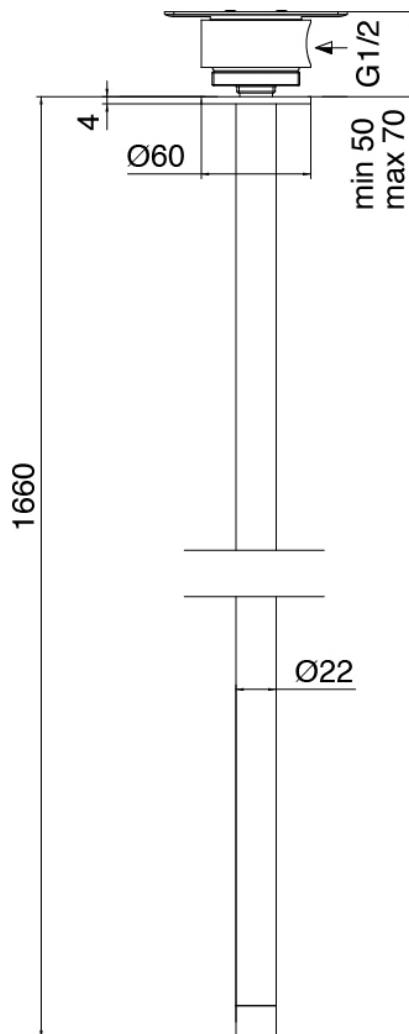

Modern - Washbasin mixer

Codice kit: 4707 MLX-060

Washbasin mixer on top with ceiling-mounted washbasin spout

Componenti

Ceiling-mounted washbasin spout

Cod: 47070110A00

Ceiling-mounted washbasin spout - Spout H1660 mm

Concealed part

Cod: 3300B110A00

Ceiling-mounted - concealed part

Single-lever mixer

Cod: 4707M108A00

Surface single lever mixer - D. 36mm

Finiture disponibili:

finiture speciali su richiesta salvo quantitativi minimi di ordine garantiti