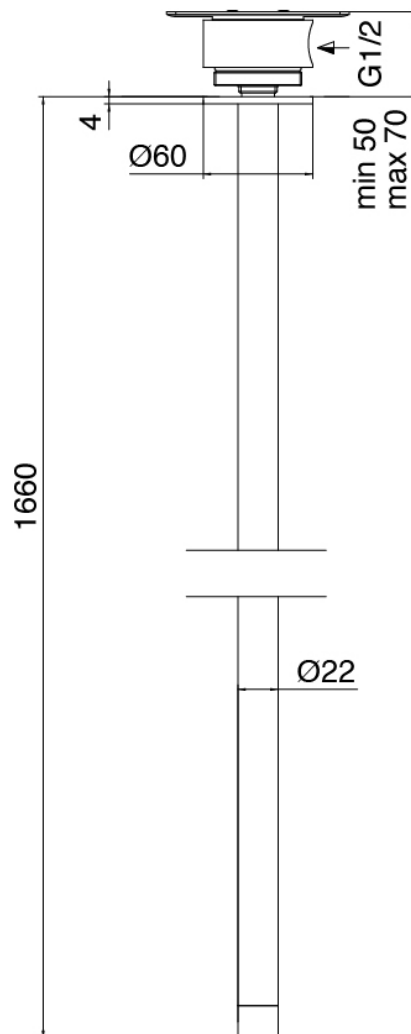

image not found or type unknown http://zazzeri.tesa.com.net/en/wp-content/uploads/2017/04/b3daf2_357a447007

Modern - Washbasin mixer

Codice kit: 4707 MLX-060

Washbasin mixer on top with ceiling-mounted washbasin spout

Componenti

Ceiling-mounted washbasin spout

Cod: 47070110A00

Ceiling-mounted washbasin spout - Spout H1660 mm

Concealed part

Cod: 3300B110A00

Ceiling-mounted - concealed part

Single-lever mixer

Cod: 4707M108A00

Surface single lever mixer - D. 36mm

Finiture disponibili:

finiture speciali su richiesta salvo quantitativi minimi di ordine garantiti

chrome finish

CRCR

brushed steel

NFNF