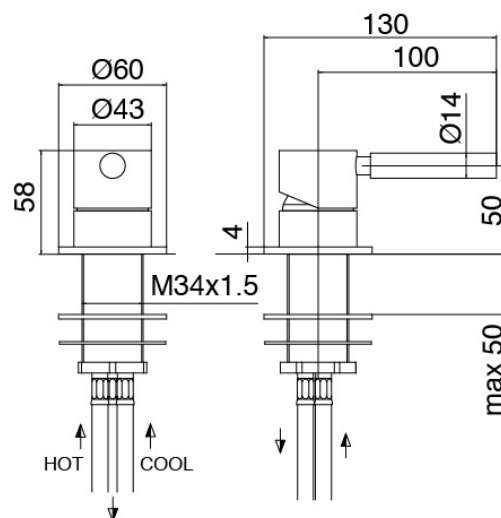

Componenti

Ceiling-mounted washbasin spout

Cod: 47070110A00

Ceiling-mounted washbasin spout - Spout H1660 mm

Concealed part

Cod: 3300B110A00

Ceiling-mounted - concealed part

Single-lever mixer

Cod: 4707M108A00

Surface single lever mixer - D. 36mm

Finiture disponibili:

finiture speciali su richiesta salvo quantitativi minimi di ordine garantiti

chrome finish

CRCR

brushed steel

NFNF