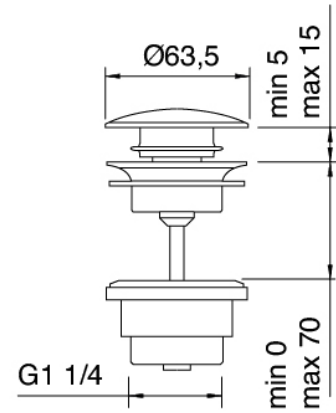

### Single-lever mixer

Cod: 47071120A00

Single lever washbasin mixer with revolving spout D. 40 without drain

### Pressure-controlled drain

Cod: 2900K302A00

Pressure control drain