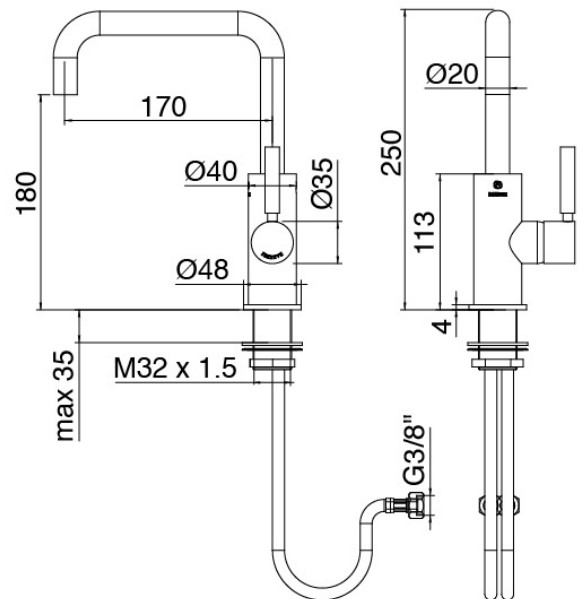

### Modern - Washbasin mixer

Codice kit: 4707 MLX-050

Single lever washbasin mixer with plug

### Single-lever mixer

Cod: 47071120A00

Single lever washbasin mixer with revolving spout D. 40 without drain

### Pressure-controlled drain

Cod: 2900K302A00

Pressure control drain