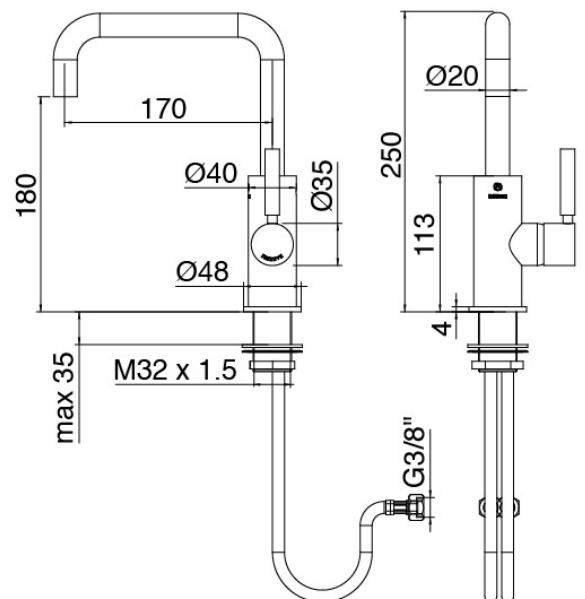

Modern - Washbasin mixer

Codice kit: 4707 MLX-050

Single lever washbasin mixer with plug

Componenti

Single-lever mixer

Cod: 47071120A00

Single lever washbasin mixer with revolving spout D.
40 without drain

Pressure-controlled drain

Cod: 2900K302A00

Pressure control drain

Finiture disponibili:

finiture speciali su richiesta salvo quantitativi minimi di ordine garantiti

chrome finish

CRCR

brushed steel

NFNF