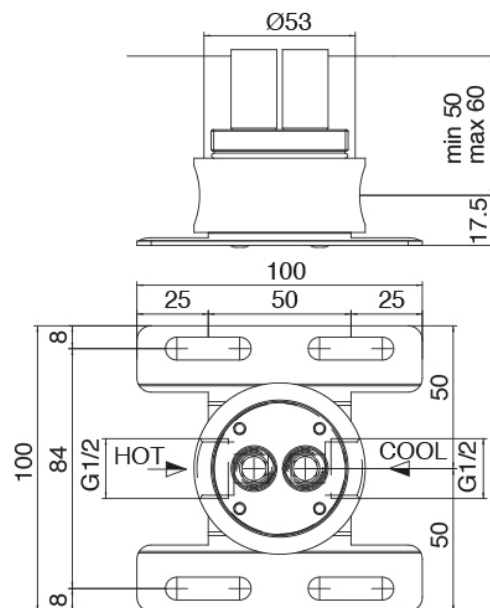

Componenti

Single-lever mixer

Cod: 4707T100A00

Column-mounted single lever washbasin mixer -
L200 x H1100 mm

Concealed part

Cod: 3300B100A00

Column-mounted washbasin/bath spout - concealed part

Finiture disponibili: