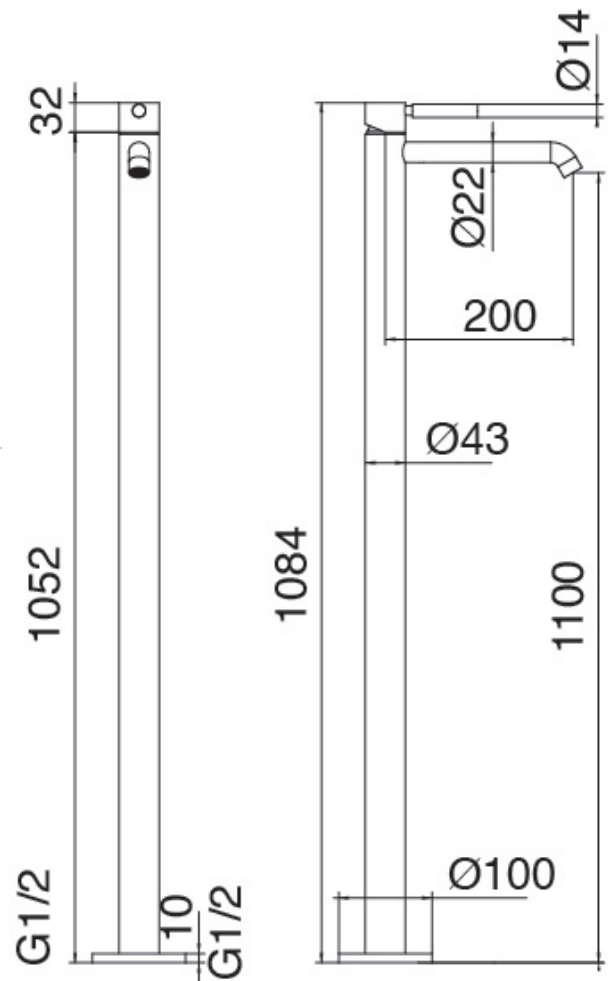

image not found or type unknown http://zazzeri.thesecom.net/en/wp-content/uploads/2017/04/b3daf2_357a

Modern - Column-mounted single lever washbasin mixer

Codice kit: 4707 MLX-040

Column-mounted washbasin spout

Componenti

Single-lever mixer

Cod: 4707T100A00

Column-mounted single lever washbasin mixer -
L200 x H1100 mm

Concealed part

Cod: 3300B100A00

Column-mounted washbasin/bath spout - concealed part

Finiture disponibili: