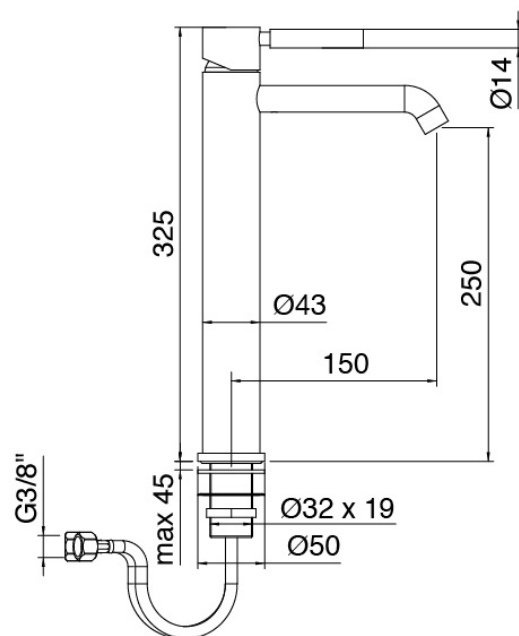

image not found or type unknown http://zazzeri.itesa.com.net/en/wp-content/uploads/2017/04/b3daf2_357a447007

Modern - Washbasin mixer

Codice kit: 4707 MLX-030

Single lever washbasin mixer with plug

Componenti

Single-lever mixer

Cod: 47071099A00

Single-lever washbasin without plug L150 x H250 mm

Pressure-controlled drain

Cod: 2900K302A00

Pressure control drain

Finiture disponibili:

finiture speciali su richiesta salvo quantitativi minimi di ordine garantiti