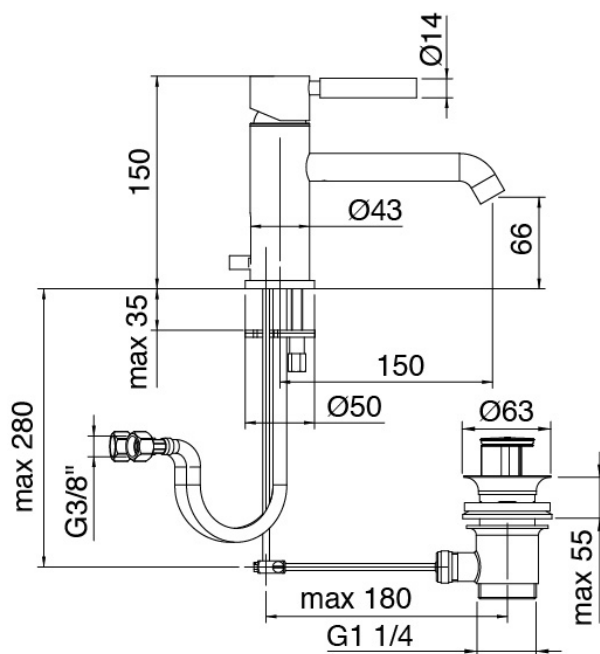

image not found or type unknown http://zazzeri.tesa.com.net/en/wp-content/uploads/2017/04/b3daf2_357a447007

Modern - Washbasin mixer

Codice kit: 4707 MLX-020

Single lever washbasin mixer with plug

Componenti

Single-lever mixer

Cod: 47071129A00

Single-lever washbasin set w/ automatic drain L150 x H66 mm

Finiture disponibili:

finiture speciali su richiesta salvo quantitativi minimi di ordine garantiti

chrome finish

CRCR

brushed steel

NFNF

white

1010

black

3131