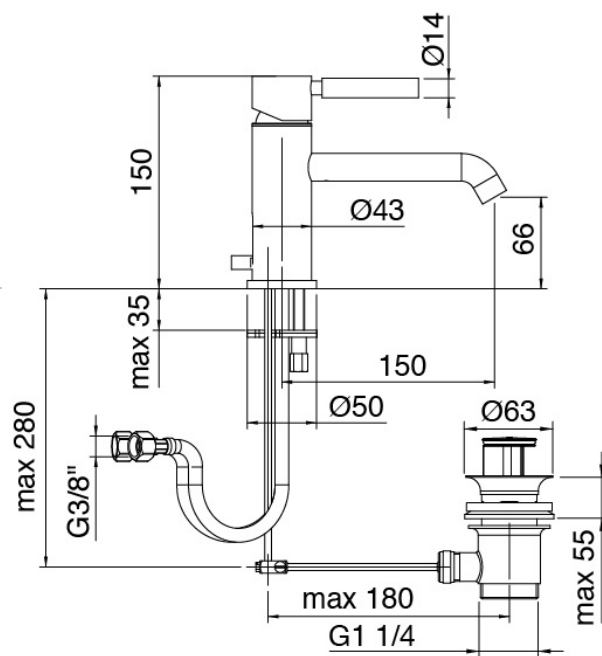

Modern - Washbasin mixer

Codice kit: 4707 MLX-020

Single lever washbasin mixer with plug

Componenti

Single-lever mixer

Cod: 47071129A00

Single-lever washbasin set w/ automatic drain L150 x H66 mm

Finiture disponibili: