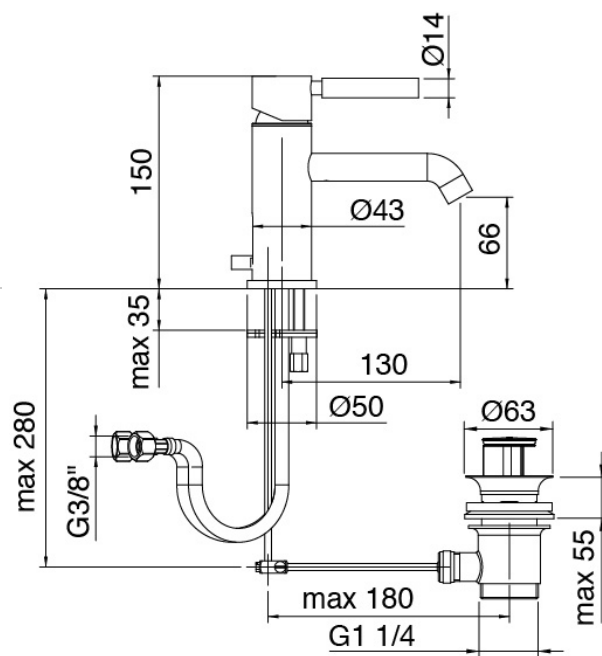

### Modern - Washbasin mixer

Codice kit: 4707 MLX-010  
Single lever washbasin mixer with plug

### Single-lever mixer

Cod: 47071130A00  
Single-lever washbasin set w/ automatic drain L130 x  
H66 mm