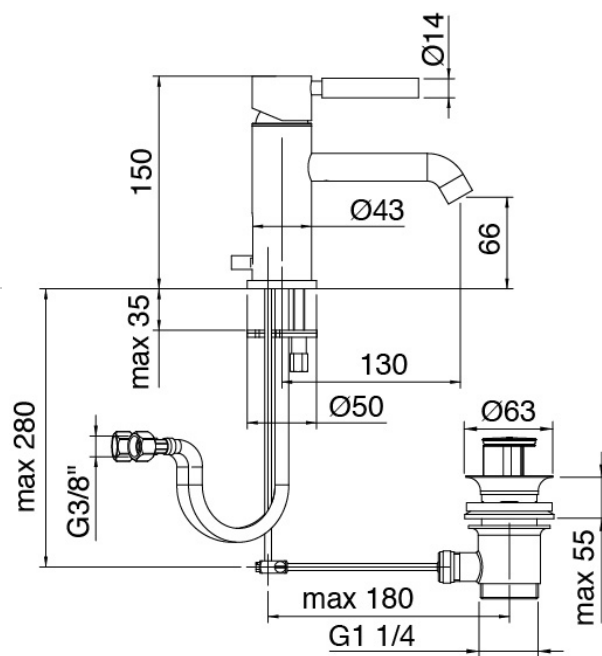

Modern - Washbasin mixer

Codice kit: 4707 MLX-010

Single lever washbasin mixer with plug

Componenti

Single-lever mixer

Cod: 47071130A00

Single-lever washbasin set w/ automatic drain L130 x H66 mm

Finiture disponibili: