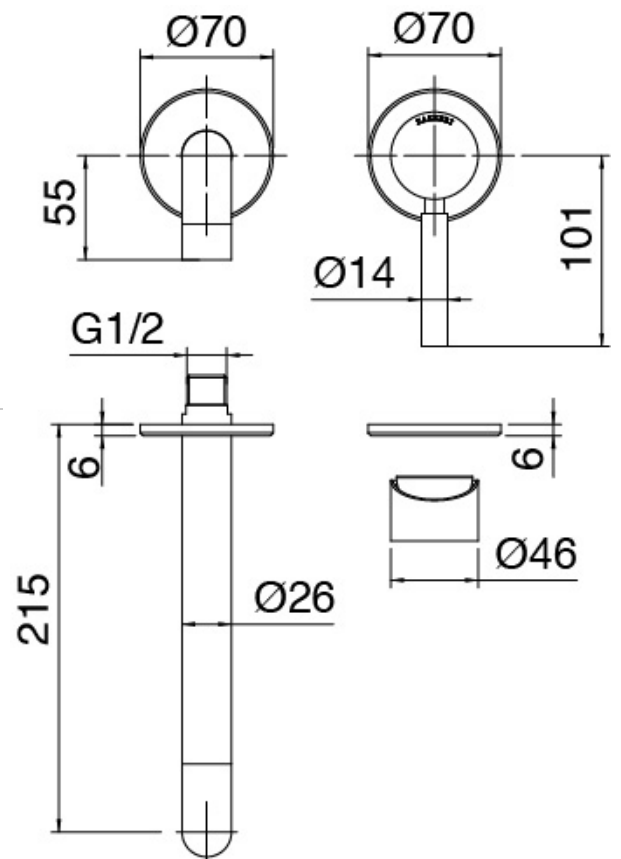

Modern - Built-in washbasin set

Codice kit: 4707 MLI-080

Built-in washbasin set

Componenti

Single-lever mixer

Cod: 4707A113AZ1

Built-in washbasin set without plate - 215mm

Concealed part

Cod: 2900B113AZO

Rough parts: built-in washbasin and bathtub set

Finiture disponibili:

finiture speciali su richiesta salvo quantitativi minimi di ordine garantiti

chrome finish

CRCR

brushed steel

NFNF