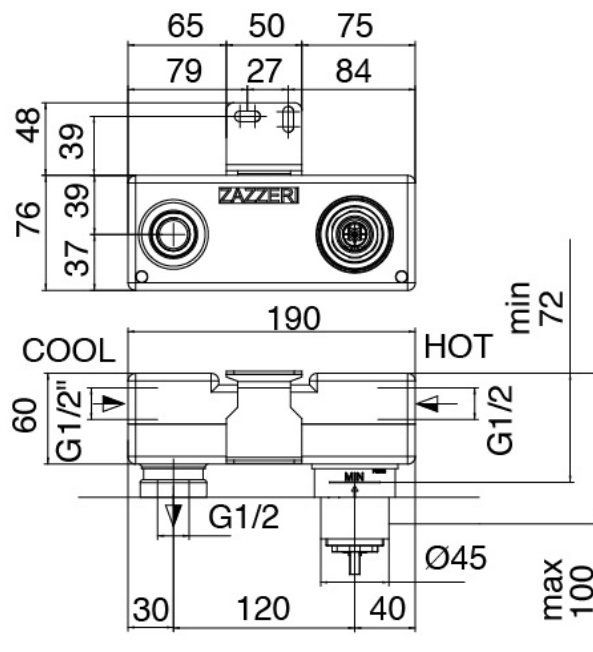

Modern - Built-in washbasin set

Codice kit: 4707 MLI-080

Built-in washbasin set

Componenti

Single-lever mixer

Cod: 4707A113AZ1

Built-in washbasin set without plate - 215mm

Concealed part

Cod: 2900B113AZO

Rough parts: built-in washbasin and bathtub set

Finiture disponibili:

finiture speciali su richiesta salvo quantitativi minimi di ordine garantiti

chrome finish

CRCR

brushed steel

NFNF