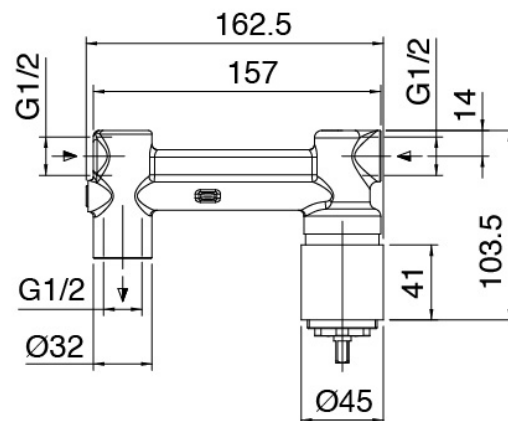

Modern - Built-in washbasin set

Codice kit: 4707 MLI-070

Built-in washbasin set

Componenti

Single-lever mixer

Cod: 4707A113A00

External part of built-in washbasin set - 180mm

Concealed part

Cod: 2900B113A00

Built-in washbasin set - concealed part

Finiture disponibili:

finiture speciali su richiesta salvo quantitativi minimi di ordine garantiti

chrome finish

CRCR

brushed steel

NFNF