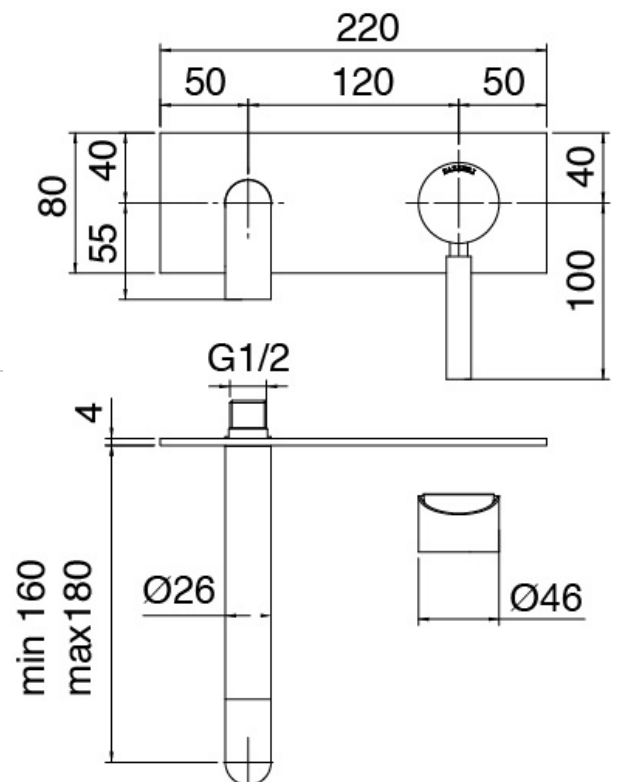

### Single-lever mixer

Cod: 4707A113A00

External part of built-in washbasin set - 180mm

### Concealed part

Cod: 2900B113A00

Built-in washbasin set - concealed part