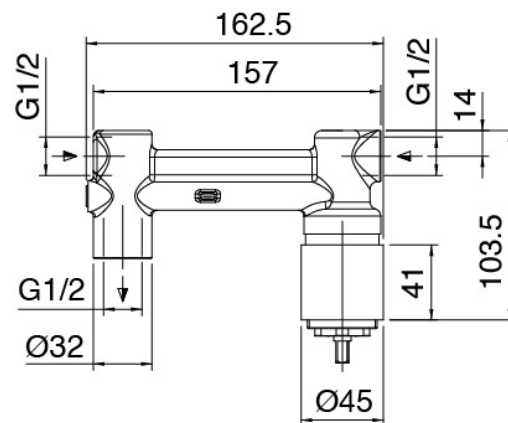

### Single-lever mixer

Cod: 4707A113A00

External part of built-in washbasin set - 180mm

### Concealed part

Cod: 2900B113A00

Built-in washbasin set - concealed part