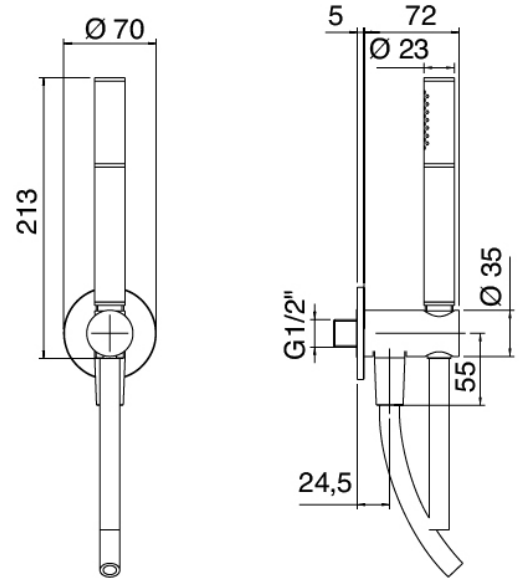

#### Shower arm

Cod: 4700BR01A00

Shower arm

### Shower head

Cod: 4700SO03A00  
Shower outlet d. 200

### Stand alone hand shower

Cod: 31000413A00  
Handshower set with water outlet and round plate