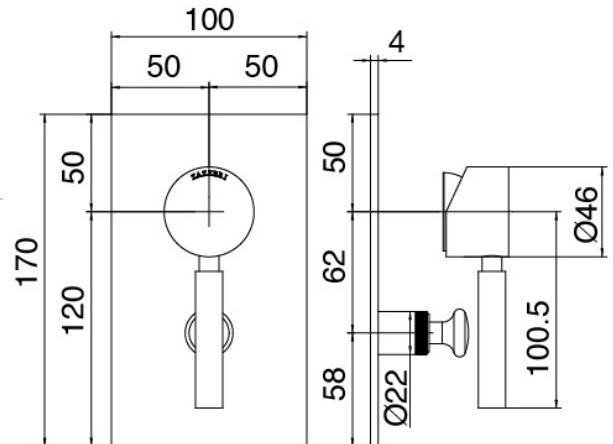

image not found or type unknown http://zazzeri.tesa.com.net/en/wp-content/uploads/2017/04/b3daf2_357a447007

Modern - Shower arm with shower head and hand shower

Codice kit: 4707 SDI-160

Shower arm with shower head, hand shower and built-in mixer

Componenti

Shower arm

Cod: 4700BR01A00

Shower arm

Shower head

Cod: 4700SO03A00
Shower outlet d. 200

Stand alone hand shower

Cod: 31000413A00
Handshower set with water outlet and round plate

Mixer set

Cod: 4707B401A00
Concealed shower mixer with diverter - external part

Concealed part

Cod: 2900A401A00

Concealed shower mixer with diverter - concealed part

Finiture disponibili:

finiture speciali su richiesta salvo quantitativi minimi di ordine garantiti