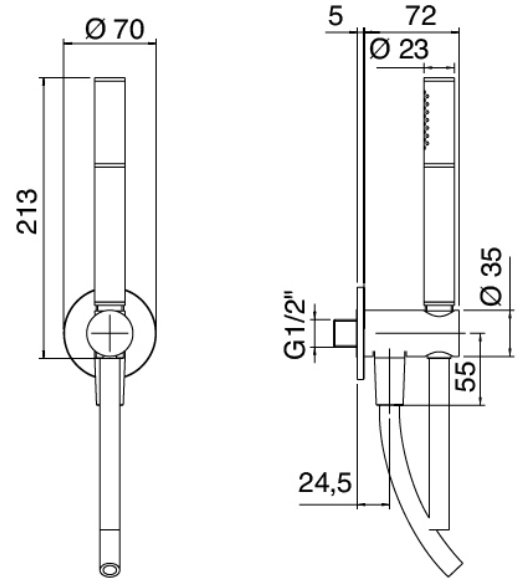

image not found or type unknown http://zazzeri.tesa.com.net/en/wp-content/uploads/2017/04/b3daf2_357a447007

Modern - Shower arm with shower head and hand shower

Codice kit: 4707 SDI-160

Shower arm with shower head, hand shower and built-in mixer

Componenti

Shower arm

Cod: 4700BR01A00

Shower arm

Shower head

Cod: 4700SO03A00
Shower outlet d. 200

Stand alone hand shower

Cod: 31000413A00
Handshower set with water outlet and round plate

Mixer set

Cod: 4707B401A00
Concealed shower mixer with diverter - external part

Concealed part

Cod: 2900A401A00

Concealed shower mixer with diverter - concealed part

Finiture disponibili:

finiture speciali su richiesta salvo quantitativi minimi di ordine garantiti