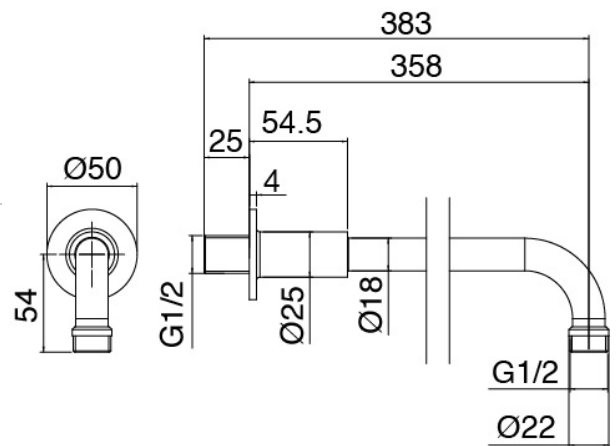

### Modern - Shower arm with shower head and hand shower

Codice kit: 4707 SDI-160

Shower arm with shower head, hand shower and built-in mixer

### Shower head

Cod: 4700SO03A00  
Shower outlet d. 200