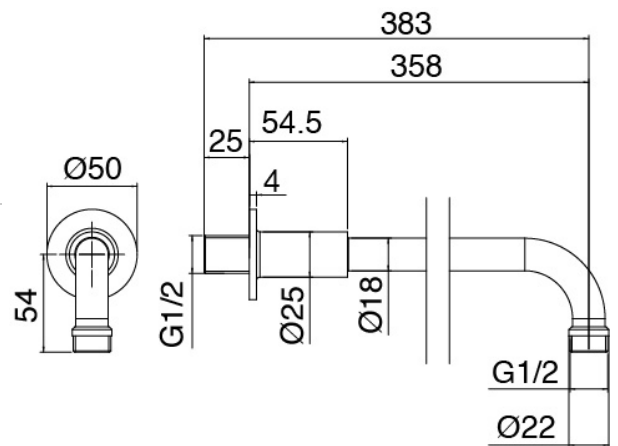

image not found or type unknown http://zazzeri.tesa.com.net/en/wp-content/uploads/2017/04/b3daf2_357a447007

Modern - Shower arm with shower head and hand shower

Codice kit: 4707 SDI-160

Shower arm with shower head, hand shower and built-in mixer

Componenti

Shower arm

Cod: 4700BR01A00

Shower arm

Shower head

Cod: 4700SO03A00
Shower outlet d. 200

Stand alone hand shower

Cod: 31000413A00
Handshower set with water outlet and round plate

Mixer set

Cod: 4707B401A00
Concealed shower mixer with diverter - external part

Concealed part

Cod: 2900A401A00

Concealed shower mixer with diverter - concealed part

Finiture disponibili:

finiture speciali su richiesta salvo quantitativi minimi di ordine garantiti