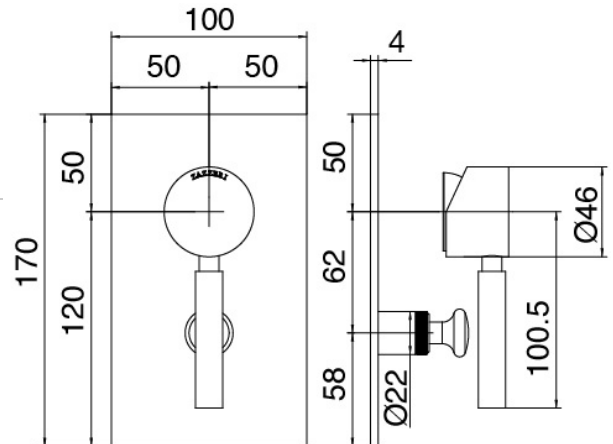

Mixer set

Cod: 4707B401A00
Concealed shower mixer with diverter - external part