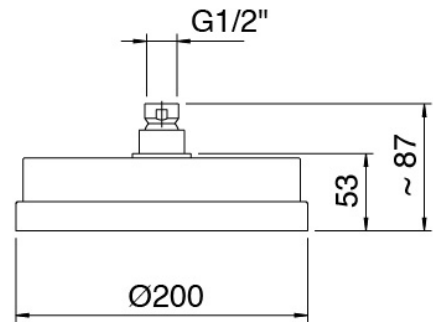

Shower head

Cod: 4700SO03A00
Shower outlet d. 200