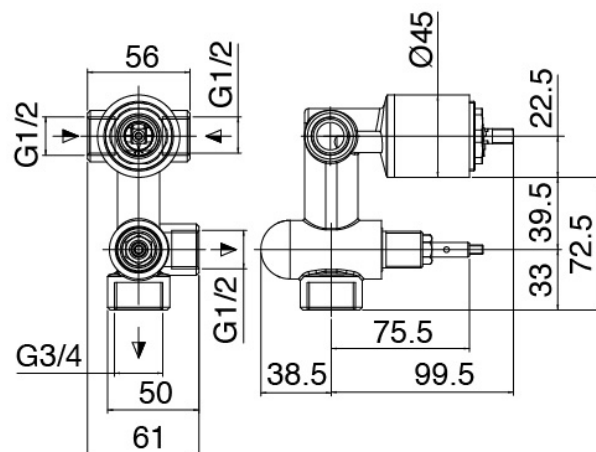

Componenti

Shower arm

Cod: 4700BR01A00

Shower arm

Shower head

Cod: 4700SO03A00
Shower outlet d. 200

Stand alone hand shower

Cod: 31000413A00
Handshower set with water outlet and round plate

Mixer set

Cod: 4707B401A00
Concealed shower mixer with diverter - external part

Concealed part

Cod: 2900A401A00

Concealed shower mixer with diverter - concealed part

Finiture disponibili:

finiture speciali su richiesta salvo quantitativi minimi di ordine garantiti