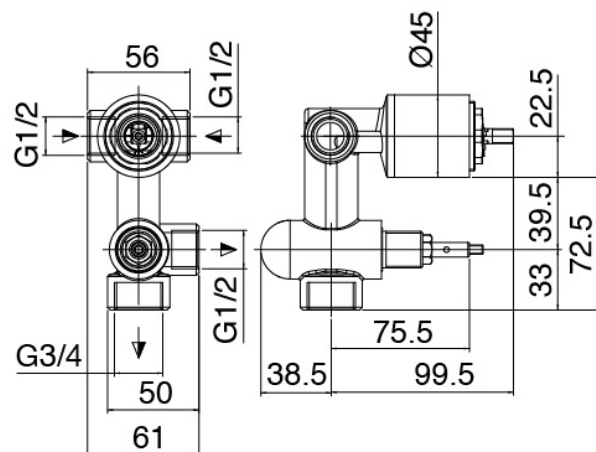

### Concealed part

Cod: 2900A401A00

Concealed shower mixer with diverter - concealed part