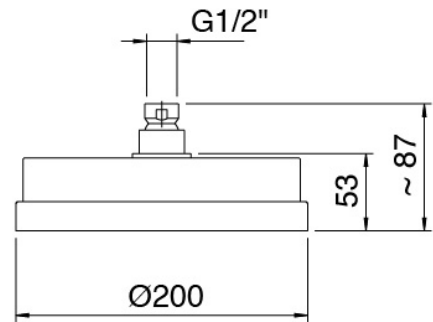

Componenti

Shower arm

Cod: 4700BR01A00

Shower arm

Shower head

Cod: 4700SO03A00
Shower outlet d. 200

Stand alone hand shower

Cod: 31000413A00
Handshower set with water outlet and round plate

Mixer set

Cod: 4707B401A00
Concealed shower mixer with diverter - external part

Concealed part

Cod: 2900A401A00

Concealed shower mixer with diverter - concealed part

Finiture disponibili:

finiture speciali su richiesta salvo quantitativi minimi di ordine garantiti