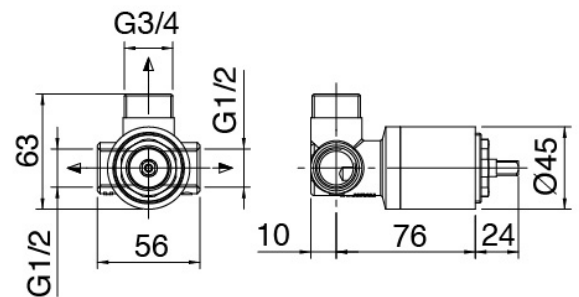

Concealed part

Cod: 2900A402A00

Concealed shower mixer - concealed part