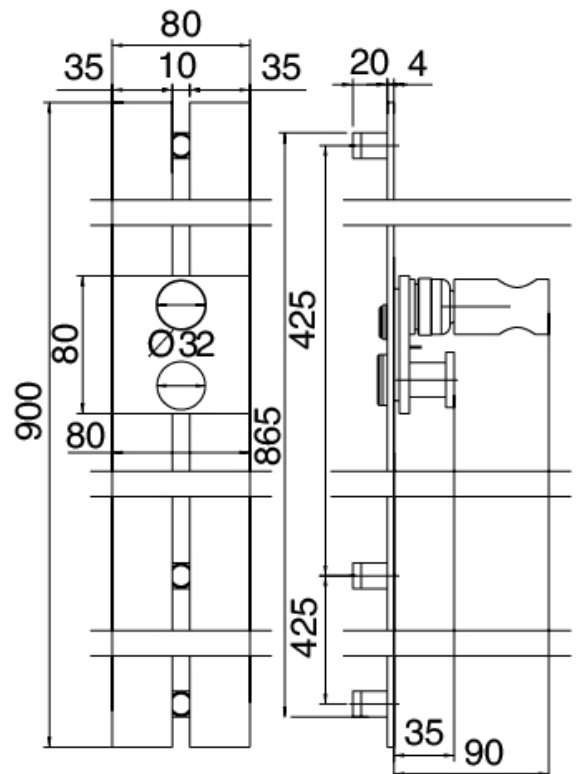

### Modern - Sliding bar with hand shower

Codice kit: 4707 ADI-170

Shower set – with mixer, wall-mounted hand shower on sliding bar

#### Sliding bar

Cod: 3900A417A00

Sliding bar

### Handshower

Cod: 3600Q417A01

Antilimescale multipurpose handshower D.130mm

ECO AIR set with water outlet

### Concealed part

Cod: 2900A402A00

Concealed shower mixer - concealed part