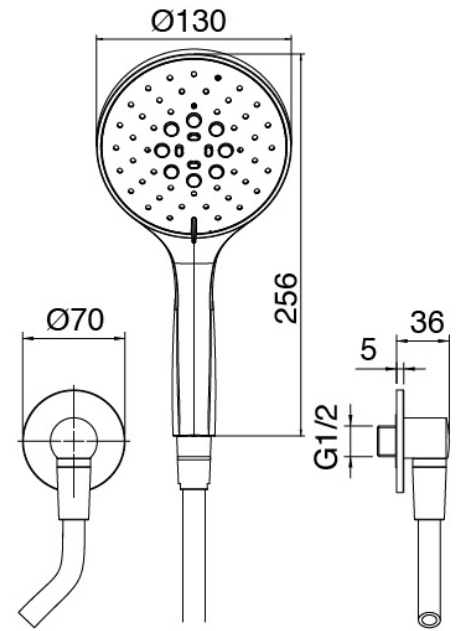

### Modern - Sliding bar with hand shower

Codice kit: 4707 ADI-170

Shower set – with mixer, wall-mounted hand shower on sliding bar

#### Sliding bar

Cod: 3900A417A00

Sliding bar

### Handshower

Cod: 3600Q417A01

Antilimescale multipurpose handshower D.130mm

ECO AIR set with water outlet

### Concealed part

Cod: 2900A402A00

Concealed shower mixer - concealed part