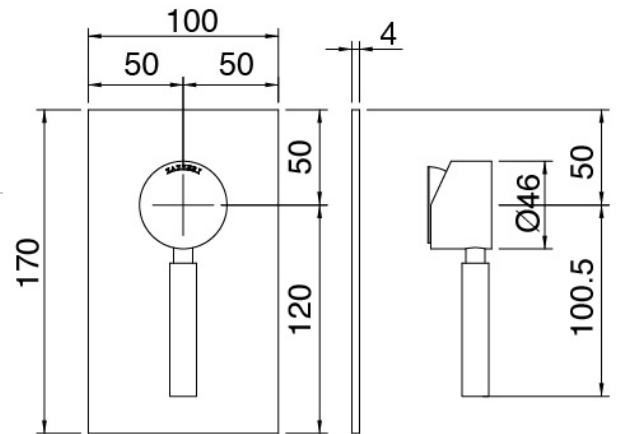

Mixer set

Cod: 4707B402A00

Concealed shower mixer - external part