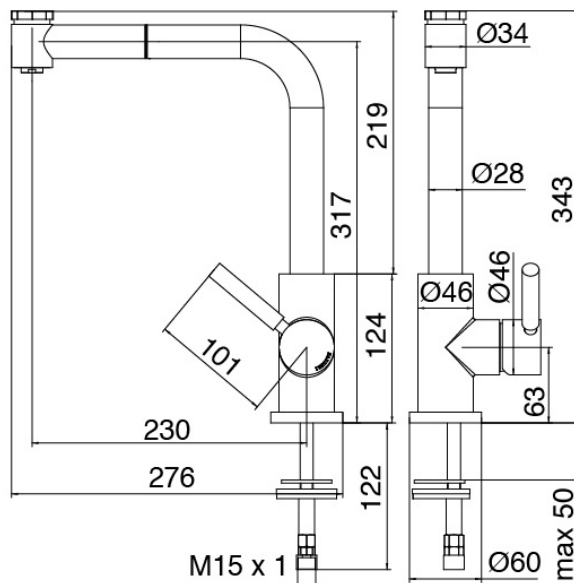

image not found or type unknown http://zazzeri.tesa.com.net/en/wp-content/uploads/2017/04/b3daf2_357a447007

Modern - Single lever sink mixer

Codice kit: 4707 MLX-180

Single lever sink mixer with removable hand shower

Componenti

Single lever sink mixer with hand shower

Cod: 47071102A00

Single lever sink mixer with revolving spout and removable shower

Finiture disponibili:

finiture speciali su richiesta salvo quantitativi minimi di ordine garantiti