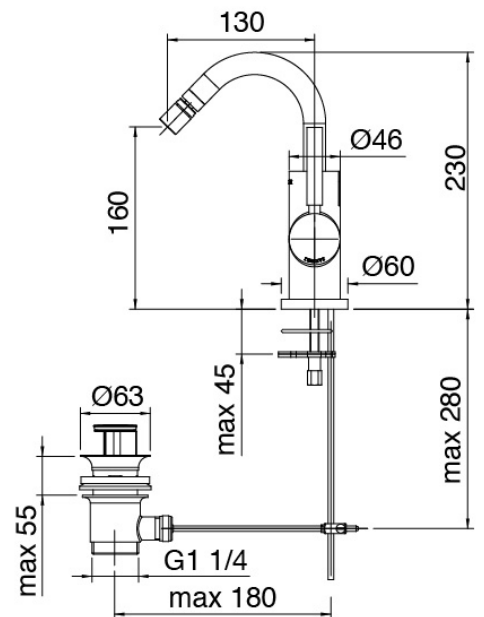

Modern - Bidet mixer

Codice kit: 4707 MBX-100

Bidet mixer with revolving spout with plug

Componenti

Single-lever mixer

Cod: 47071201AL0

Single lever bidet mixer w/round revolving spout

Pressure-controlled drain

Cod: 2900K302A00

Pressure control drain

Finiture disponibili:

finiture speciali su richiesta salvo quantitativi minimi di ordine garantiti

chrome finish

CRCR

brushed steel

NFNF