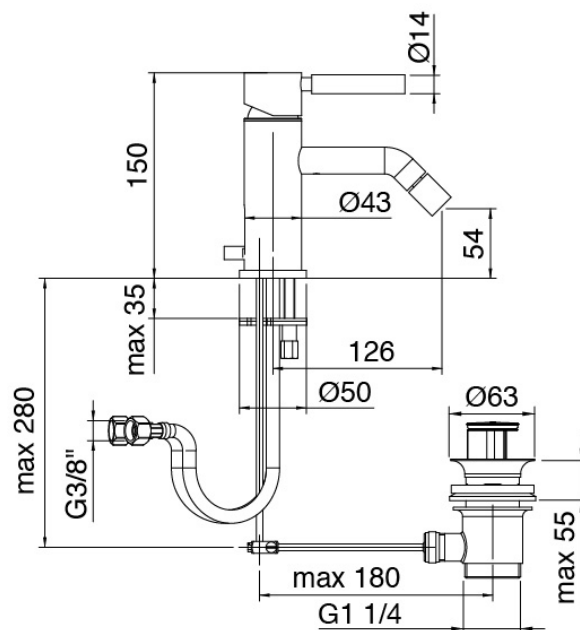

### Modern - Bidet mixer

Codice kit: 4707 MBX-090

Bidet mixer with plug

### Single-lever mixer

Cod: 47071231A00

Single-lever bidet set D. 43 w/automatic drain