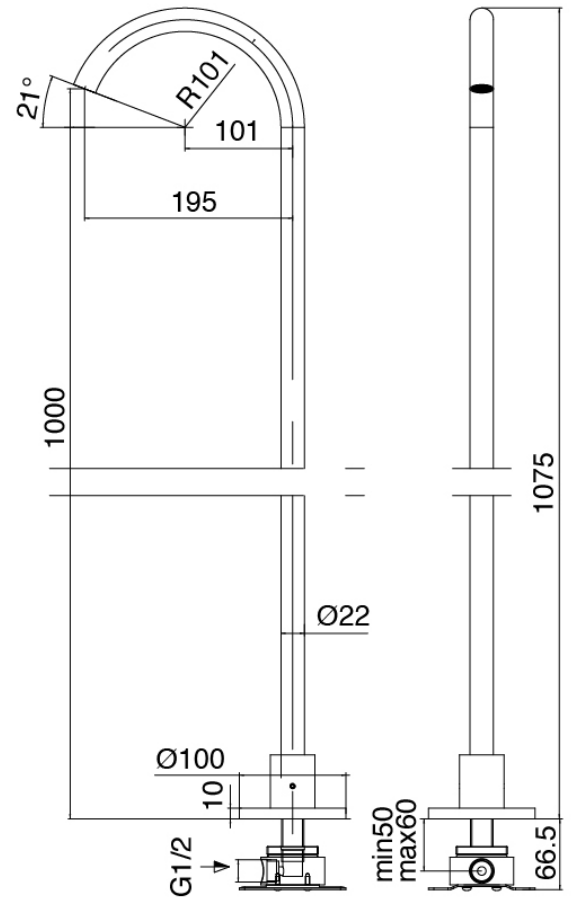

image not found or type unknown http://zazzeri.tesa.com.net/en/wp-content/uploads/2017/04/b3daf2_357a447007

Modern - Bathtub set

Codice kit: 4707 EVY-150

3-holes bathtub set mixer with column-mounted washbasin spout – 2 exits

Componenti

Column-mounted bathtub spout

Cod: 4707V099A00

Column-mounted bathtub spout - 720mm

Concealed part

Cod: 3300B099A00

Column-mounted - Built-in part

Bathtub set

Cod: 4707N498A01

3-hole bathtub set - without spout

Finiture disponibili:

finiture speciali su richiesta salvo quantitativi minimi di ordine garantiti

chrome finish

CRCR

brushed steel

NFNF