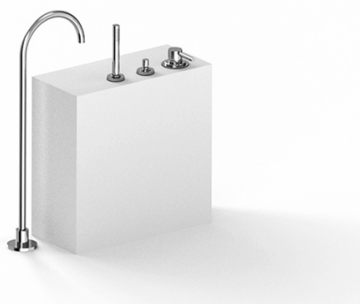

image not found or type unknown http://zazzeri.tesa.com.net/en/wp-content/uploads/2017/04/b3daf2_357a447007

Modern - Bathtub set

Codice kit: 4707 EVY-150

3-holes bathtub set mixer with column-mounted washbasin spout – 2 exits

Componenti

Column-mounted bathtub spout

Cod: 4707V099A00

Column-mounted bathtub spout - 720mm

Concealed part

Cod: 3300B099A00

Column-mounted - Built-in part

Bathtub set

Cod: 4707N498A01

3-hole bathtub set - without spout

Finiture disponibili:

finiture speciali su richiesta salvo quantitativi minimi di ordine garantiti

chrome finish

CRCR

brushed steel

NFNF