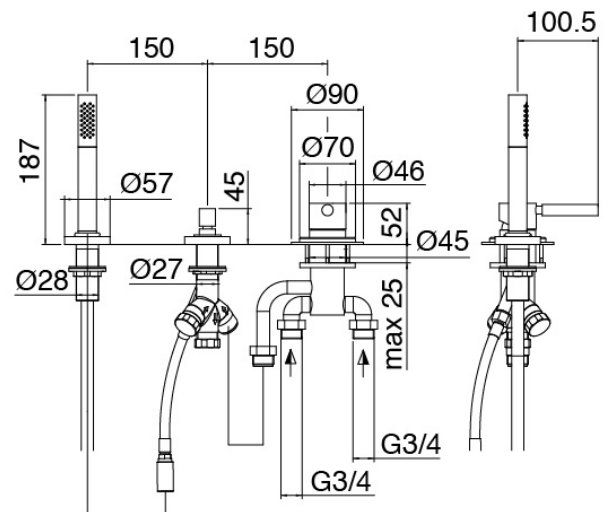

image not found or type unknown http://zazzeri.tesa.com.net/en/wp-content/uploads/2017/04/b3daf2_357a447007

Modern - Bathtub set

Codice kit: 4707 EVY-150

3-holes bathtub set mixer with column-mounted washbasin spout – 2 exits

Componenti

Column-mounted bathtub spout

Cod: 4707V099A00

Column-mounted bathtub spout - 720mm

Concealed part

Cod: 3300B099A00

Column-mounted - Built-in part

Bathtub set

Cod: 4707N498A01

3-hole bathtub set - without spout

Finiture disponibili:

finiture speciali su richiesta salvo quantitativi minimi di ordine garantiti

chrome finish

CRCR

brushed steel

NFNF