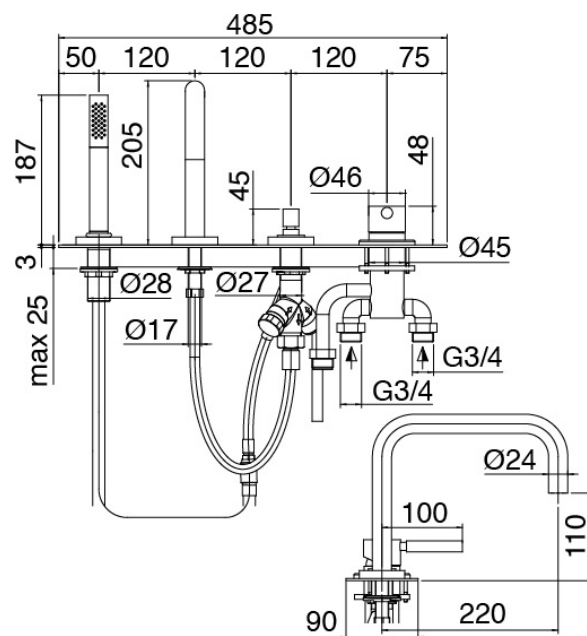

## Modern - Bathtub set

Codice kit: 4707 EVY-140

4-holes bathtub set mixer with spout – 2 exits

### Bathtub set

Cod: 4707N498A00

4-hole bathtub set - Complete