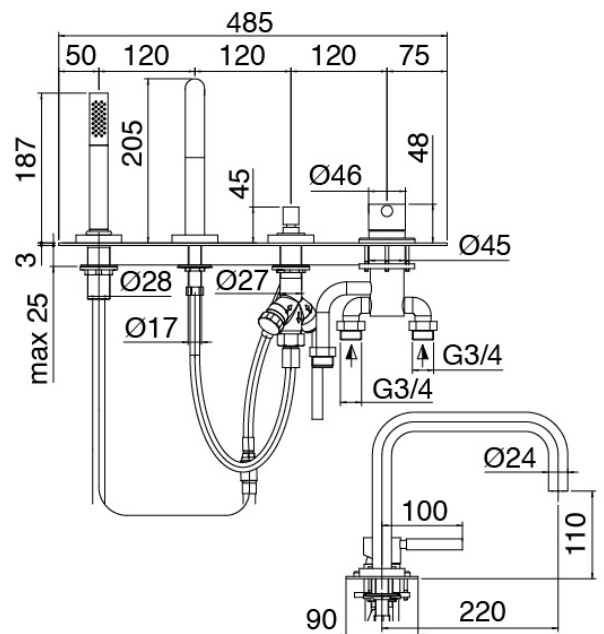

## Modern - Bathtub set

Codice kit: 4707 EVY-140

4-holes bathtub set mixer with spout – 2 exits

### Bathtub set

Cod: 4707N498A00

4-hole bathtub set - Complete