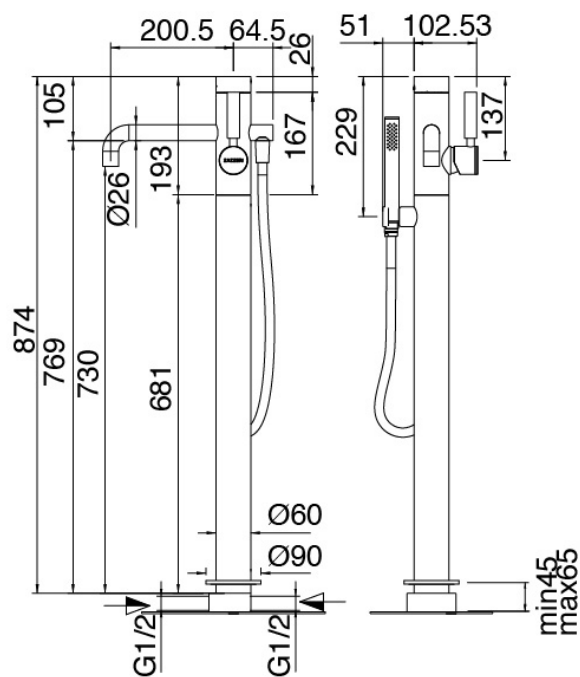

Modern - Bathtub set on tubes

Codice kit: 4707 EVT-120

Built-in bathtub set with hand shower -Two exits

Componenti

Mixer set with spout

Cod: 4707V110A00

Column-mounted bathtub mixer with hand shower

Finiture disponibili: