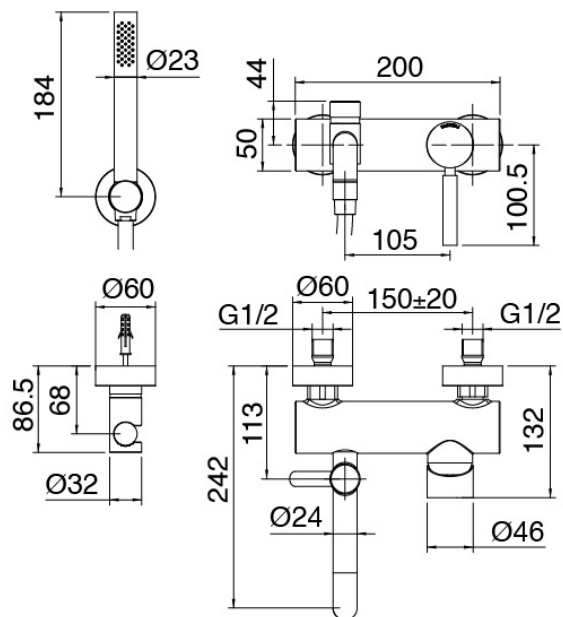

image not found or type unknown http://zazzeri.teras.com.net/en/wp-content/uploads/2017/04/b3daf2_357a447007

Modern - Wall-mounted bathtub set

Codice kit: 4707 EVP-110

Mixer set with hand shower and spout

Componenti

Mixer set with spout

Cod: 47071400A00

Single lever bathtub mixer

Finiture disponibili:

finiture speciali su richiesta salvo quantitativi minimi di ordine garantiti

chrome finish

CRCR