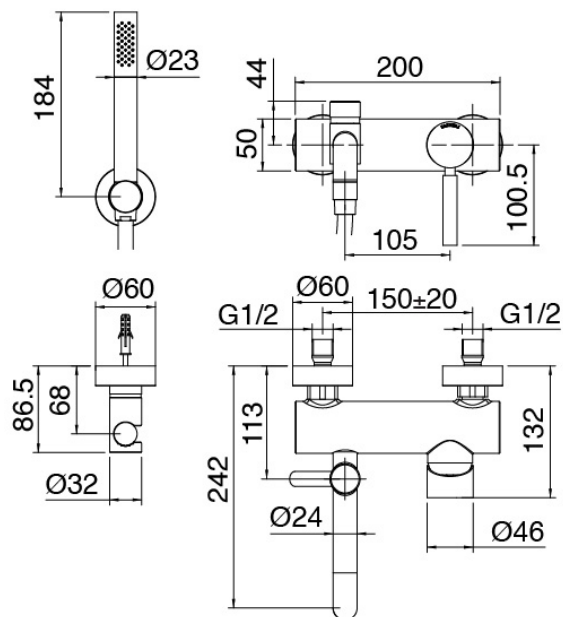

## Modern - Wall-mounted bathtub set

Codice kit: 4707 EVP-110

Mixer set with hand shower and spout

## Componenti

### Mixer set with spout

Cod: 47071400A00

Single lever bathtub mixer