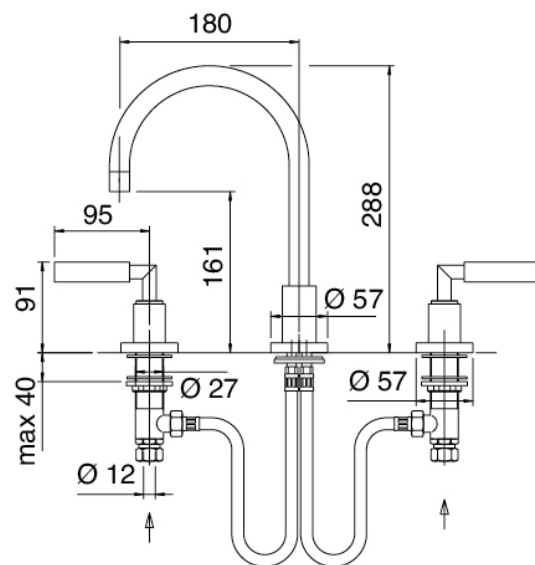

### Modern - Traditional washbasin tap

Codice kit: 4702 BLX-020

Traditional washbasin faucet 3 holes with revolving spout with drain

### Tap set

Cod: 47020102AL0

Washbasin set with round revolving spout

white

1010