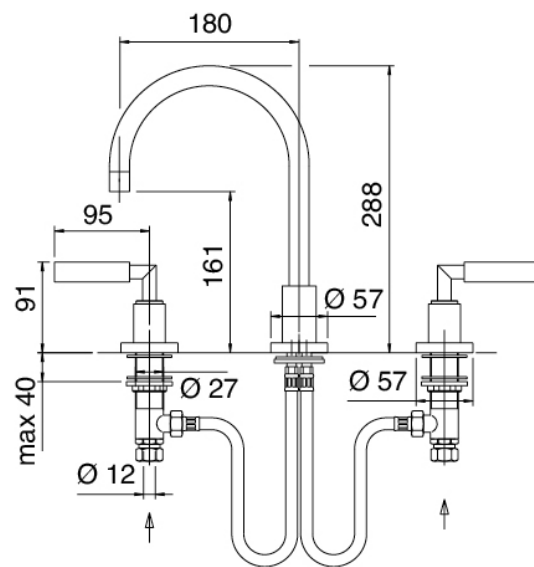

Modern - Traditional washbasin tap

Codice kit: 4702 BLX-020

Traditional washbasin faucet 3 holes with revolving spout with drain

Componenti

Tap set

Cod: 47020102AL0

Washbasin set with round revolving spout

Finiture disponibili: