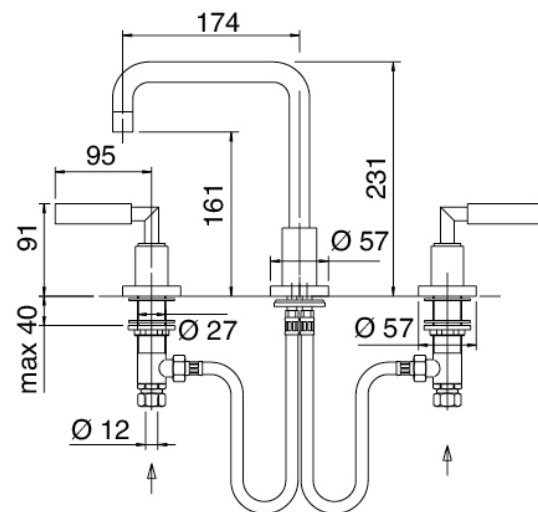

Modern - Traditional washbasin tap

Codice kit: 4702 BLX-010

Traditional washbasin faucet 3 holes with revolving spout with drain

Componenti

Tap set

Cod: 47020102A00

Washbasin set with square revolving spout

white

1010