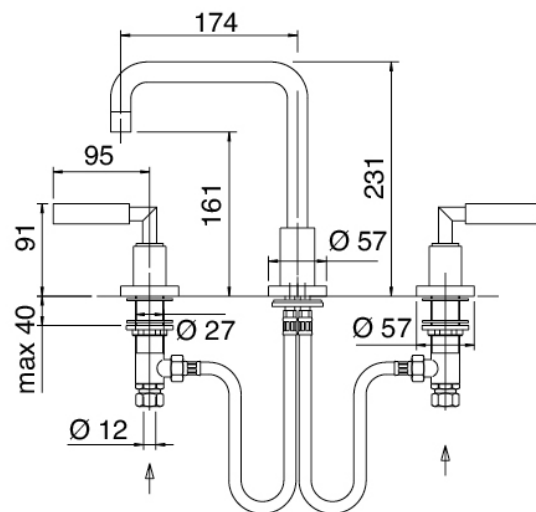

Modern - Traditional washbasin tap

Codice kit: 4702 BLX-010

Traditional washbasin faucet 3 holes with revolving spout with drain

Componenti

Tap set

Cod: 47020102A00

Washbasin set with square revolving spout

white

1010