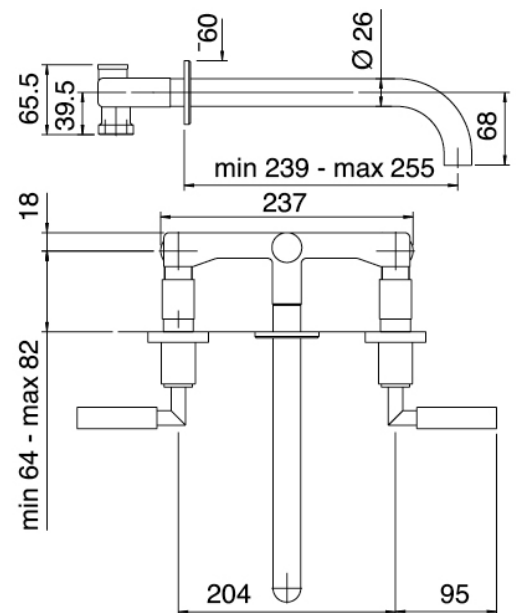

Modern - Traditional built-in washbasin tap

Codice kit: 4702 BLI-040

Traditional faucets with built-in washbasin with drain

Componenti

Tap set

Cod: 4702A114A00

Built-in washbasin set - external part

Untreated finish part

Cod: 4702B113A00

Rough parts: built-in washbasin set

Pressure-controlled drain

Cod: 2900K302A00

Pressure control drain

Finiture disponibili:

finiture speciali su richiesta salvo quantitativi minimi di ordine garantiti