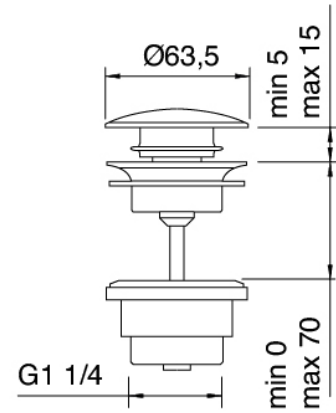

Modern - Traditional built-in washbasin tap

Codice kit: 4702 BLI-040

Traditional faucets with built-in washbasin with drain

Componenti

Tap set

Cod: 4702A114A00

Built-in washbasin set - external part

Untreated finish part

Cod: 4702B113A00

Rough parts: built-in washbasin set

Pressure-controlled drain

Cod: 2900K302A00

Pressure control drain

Finiture disponibili:

finiture speciali su richiesta salvo quantitativi minimi di ordine garantiti

chrome

CRCR

phosphorus nichel

NFNF

black

3131

white

1010