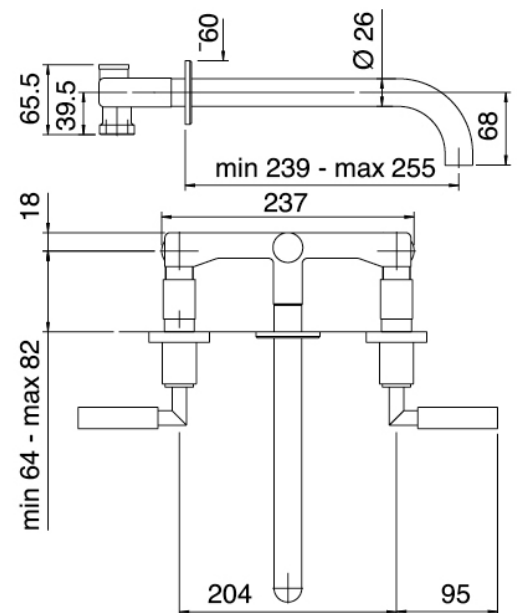

Modern - Traditional built-in washbasin tap

Codice kit: 4702 BLI-040

Traditional faucets with built-in washbasin with drain

Componenti

Tap set

Cod: 4702A114A00

Built-in washbasin set - external part

Untreated finish part

Cod: 4702B113A00

Rough parts: built-in washbasin set

Pressure-controlled drain

Cod: 2900K302A00

Pressure control drain

Finiture disponibili:

finiture speciali su richiesta salvo quantitativi minimi di ordine garantiti

chrome

CRCR

phosphorus nichel

NFNF

black

3131

white

1010