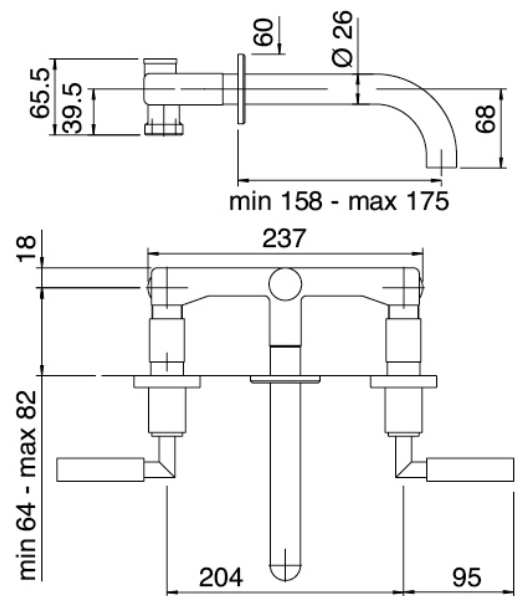

## Modern - Traditional built-in washbasin tap

Codice kit: 4702 BLI-030

Traditional faucets with built-in washbasin with drain

### Tap set

Cod: 4702A113A00

Built-in washbasin set - external part - 175mm

### Pressure-controlled drain

Cod: 2900K302A00  
Pressure control drain