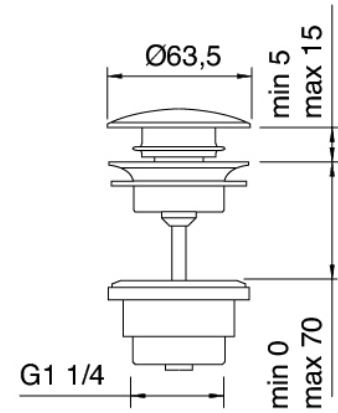

### Tap set

Cod: 4702A113A00

Built-in washbasin set - external part - 175mm

### Pressure-controlled drain

Cod: 2900K302A00  
Pressure control drain