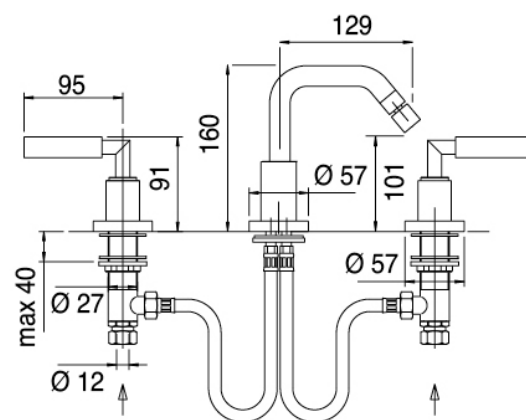

### Modern - Traditional tap bidet

Codice kit: 4702 BBX-060

Traditional bidet 3 hole with revolving spout with drain

### Tap set

Cod: 47020203A00

3 hole bidet set, square spout