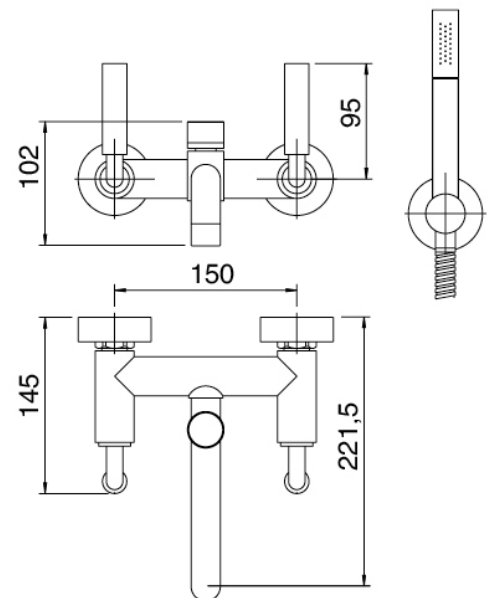

image not found or type unknown http://zazzeri.tesa.com.net/en/wp-content/uploads/2017/04/b3daf2_357a447007

Modern - Wall-mounted bathtub set

Codice kit: 4702 GVP-070

Traditional wall-mounted bathtub set – 2 exits

Componenti

Tap set with spout

Cod: 47020401A00

Wall mtd bathtub set

Finiture disponibili:

finiture speciali su richiesta salvo quantitativi minimi di ordine garantiti

chrome

CRCR