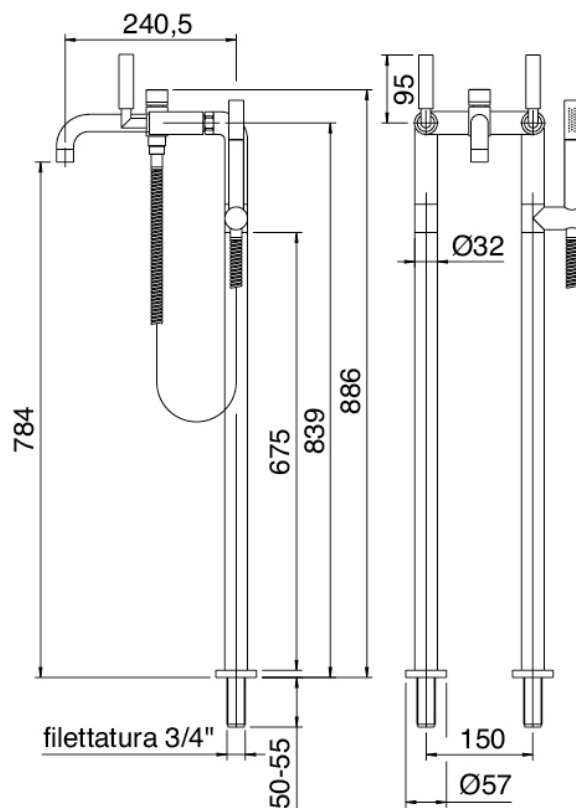

Modern - Bathtub set on tubes

Codice kit: 4702 GVE-080

Traditional bathtub set on tubes – 2 exits

Componenti

Tap set with spout

Cod: 47020450A00

Wall mounted bathtub set with pipes

Finiture disponibili:

finiture speciali su richiesta salvo quantitativi minimi di ordine garantiti

chrome

CRCR

phosphorus nichel

NFNF

black

3131

white

1010