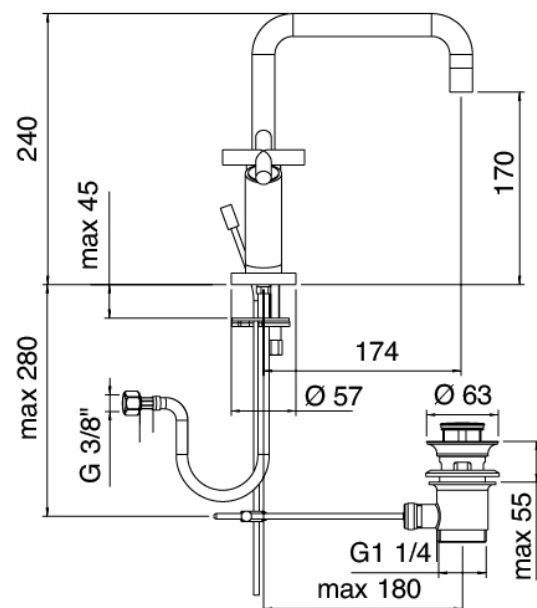

### Modern - Traditional washbasin tap

Codice kit: 4701 RLX-030

Traditional single-hole washbasin with revolving spout with drain

### Single-hole mixer

Cod: 47013102A00

Single-hole washbasin set w/revolving square spout

white

1010