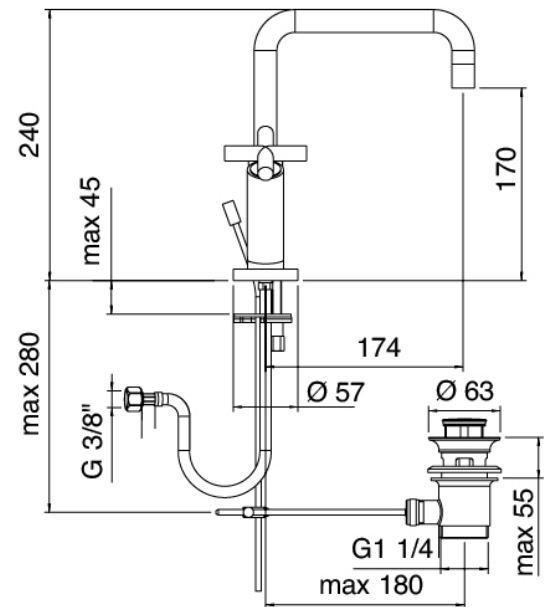

Modern - Traditional washbasin tap

Codice kit: 4701 RLX-030

Traditional single-hole washbasin with revolving spout with drain

Componenti

Single-hole mixer

Cod: 47013102A00

Single-hole washbasin set w/revolving square spout

white

1010