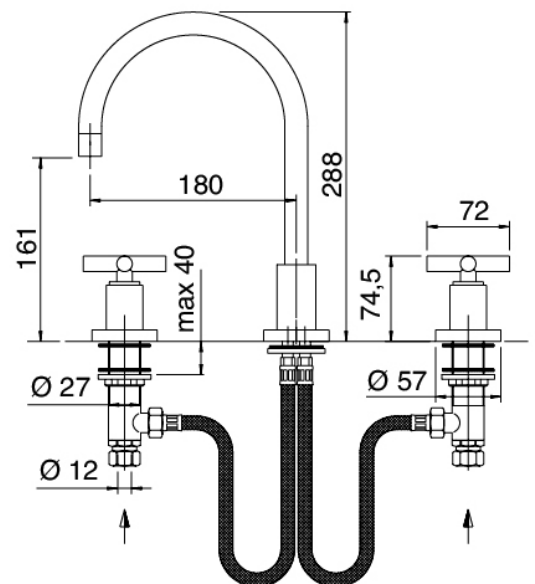

### Modern - Traditional washbasin tap

Codice kit: 4701 BLX-020

Traditional washbasin faucet 3 holes with revolving spout with drain

### Tap set

Cod: 47010102AL0

Washbasin set with round revolving spout