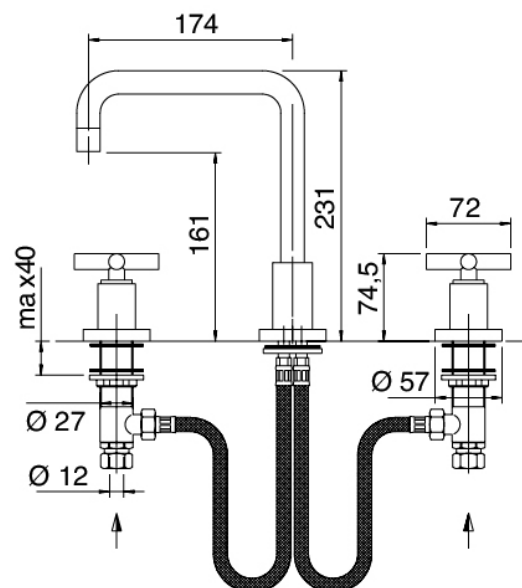

Modern - Traditional washbasin tap

Codice kit: 4701 BLX-010

Traditional washbasin faucet 3 holes with revolving spout with drain

Componenti

Tap set

Cod: 47010102A00

Washbasin set with square revolving spout

white

1010