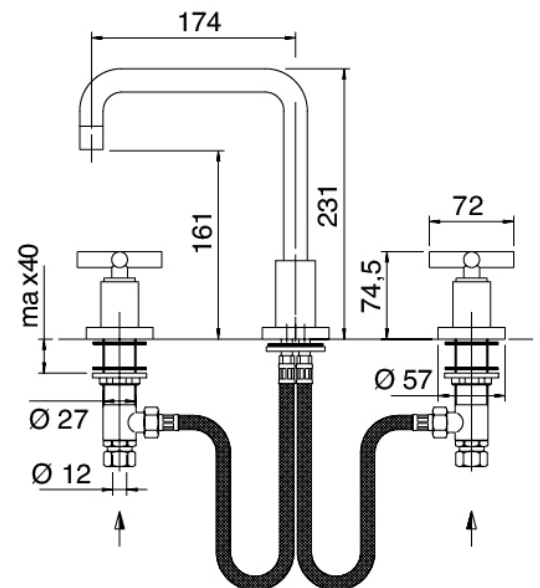

Modern - Traditional washbasin tap

Codice kit: 4701 BLX-010

Traditional washbasin faucet 3 holes with revolving spout with drain

Componenti

Tap set

Cod: 47010102A00

Washbasin set with square revolving spout

white

1010