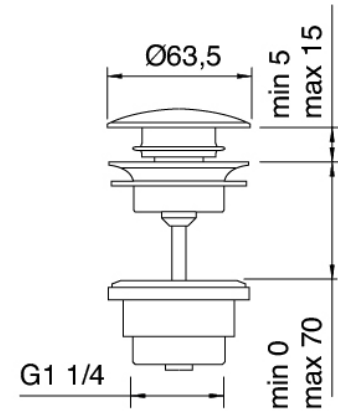

Componenti

Tap set

Cod: 4700A114A00

External part of built-in washbasin set x

Untreated finish part

Cod: 4701B113A00

Rough parts: built-in washbasin set

Pressure-controlled drain

Cod: 2900K302A00

Pressure control drain

Finiture disponibili:

finiture speciali su richiesta salvo quantitativi minimi di ordine garantiti

chrome

CRCR

phosphorus nichel

NFNF