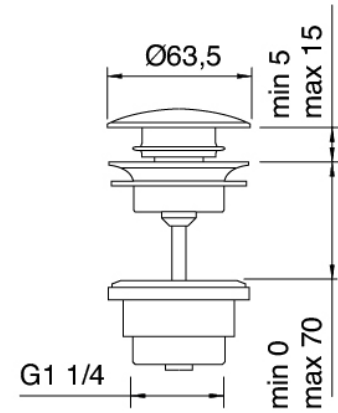

Modern - Traditional built-in washbasin tap

Codice kit: 4700 BLI-050

Traditional faucets with built-in washbasin with drain

Componenti

Tap set

Cod: 4700A113A00

External part of built-in washbasin set x

Untreated finish part

Cod: 4701B113A00

Rough parts: built-in washbasin set

Pressure-controlled drain

Cod: 2900K302A00

Pressure control drain

Finiture disponibili:

finiture speciali su richiesta salvo quantitativi minimi di ordine garantiti

chrome

CRCR

phosphorus nichel

NFNF

black

3131

white

1010