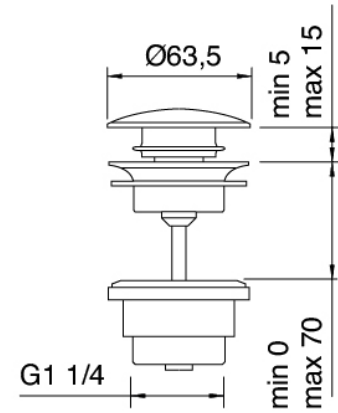

Modern - Traditional built-in washbasin tap

Codice kit: 4700 BLI-050

Traditional faucets with built-in washbasin with drain

Componenti

Tap set

Cod: 4700A113A00

External part of built-in washbasin set x

Untreated finish part

Cod: 4701B113A00

Rough parts: built-in washbasin set

Pressure-controlled drain

Cod: 2900K302A00
Pressure control drain

Finiture disponibili:

finiture speciali su richiesta salvo quantitativi minimi di ordine garantiti