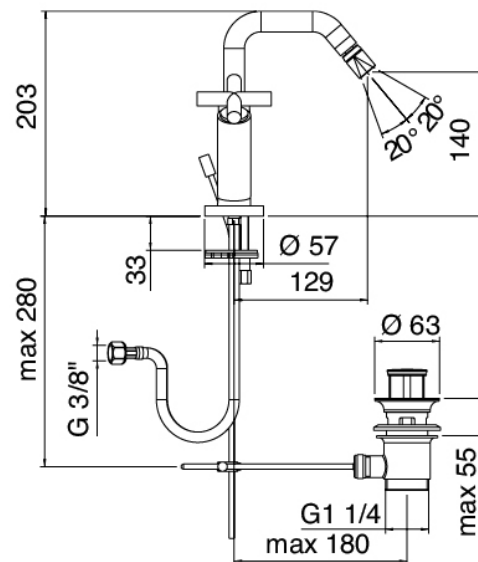

Modern - Traditional tap bidet

Codice kit: 4701 RBX-100

Traditional bidet tap fittings with revolving spout with drain

Componenti

Single-hole mixer

Cod: 47013201A00

Single-hole bidet set w/revolving square spout

white

1010