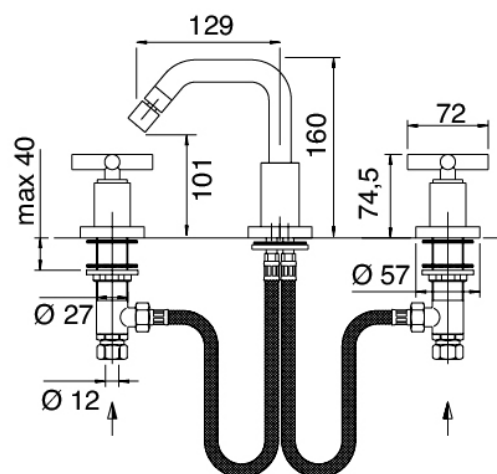

### Modern - Traditional tap bidet

Codice kit: 4701 BBX-080

Traditional bidet 3 hole with revolving spout with drain

### Tap set

Cod: 47010203A00

3 hole bidet set, square spout