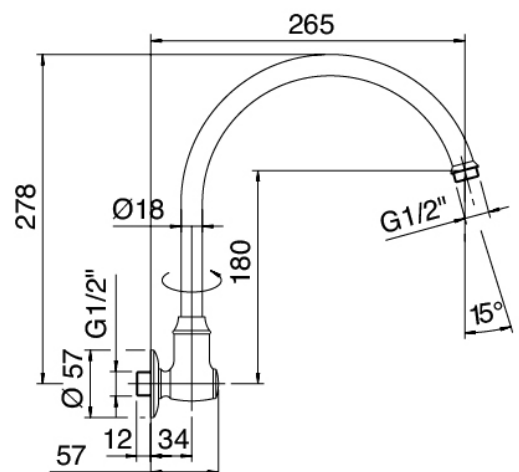

### Classic - Shower arm with shower head and hand shower

Codice kit: 2900 SDI-050

Shower arm with shower head, hand shower and built-in mixer – 2 exits

#### Wall-mounted arm

Cod: 2900BR01A00

Jointed showerhead

### Concealed part

Cod: 2900A401A00

Concealed shower mixer with diverter - concealed part

## Shower head

---

Cod: 2900SO08A00

Anti-limescale shower outlet D.125mm