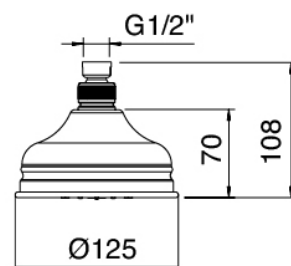

### Concealed part

Cod: 2900A401A00

Concealed shower mixer with diverter - concealed part

## Shower head

---

Cod: 2900SO08A00

Anti-limescale shower outlet D.125mm