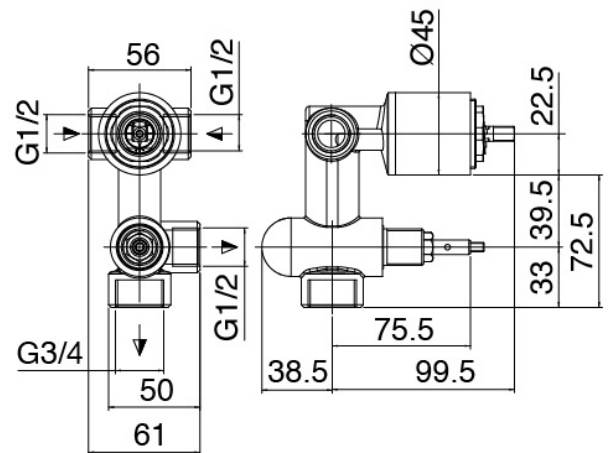

### Single-lever mixer

Cod: 5102B401A00

Concealed shower mixer with diverter - external part

### Concealed part

Cod: 2900A401A00

Concealed shower mixer with diverter - concealed part

## Shower head

---

Cod: 2900SO08A00

Anti-limescale shower outlet D.125mm