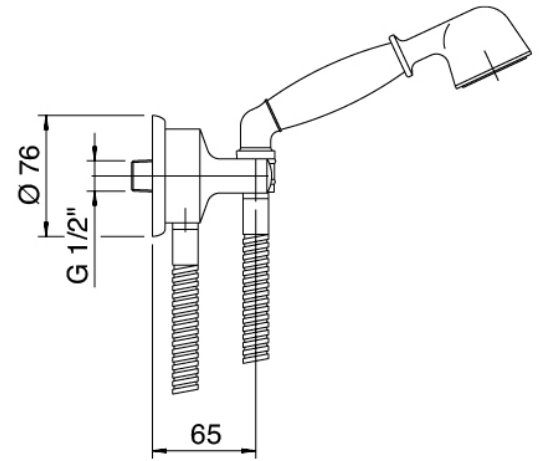

Stand alone hand shower

Cod: 30000413A00

Shower set