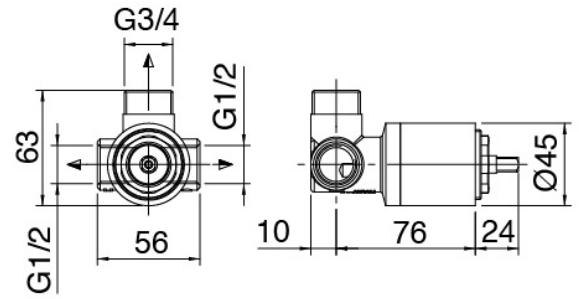

Componenti

Shower column

Cod: 2900M612A00

Wall mtd shower set with hand shower

Single-lever mixer

Cod: 5102B402A00

Concealed shower mixer - external part

Concealed part

Cod: 2900A402A00

Concealed shower mixer - concealed part

Shower head

Cod: 2900SO01A00

Shower outlet

Finiture disponibili:

finiture speciali su richiesta salvo quantitativi minimi di ordine garantiti

chrome