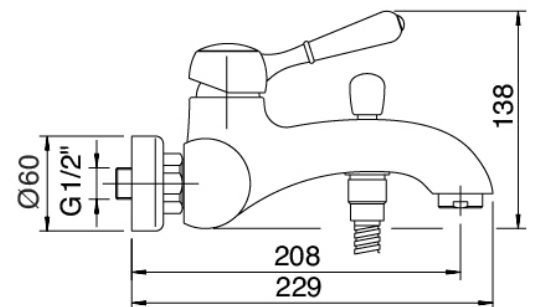

Classic - Wall-mounted bathtub set

Codice kit: 5102 EVP-040

Wall-mounted bathtub set mixer – 2 exits

Componenti

Mixer set with spout

Cod: 51021400A00

Single lever bathtub mixer, complete

Finiture disponibili: