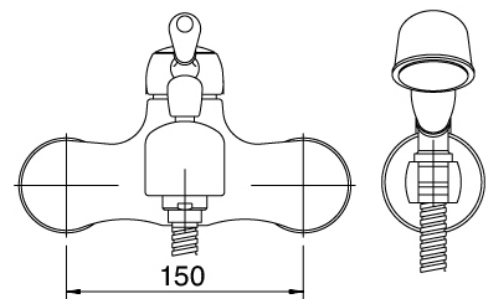

Classic - Wall-mounted bathtub set

Codice kit: 5102 EVP-040

Wall-mounted bathtub set mixer – 2 exits

Componenti

Mixer set with spout

Cod: 51021400A00

Single lever bathtub mixer, complete

Finiture disponibili: