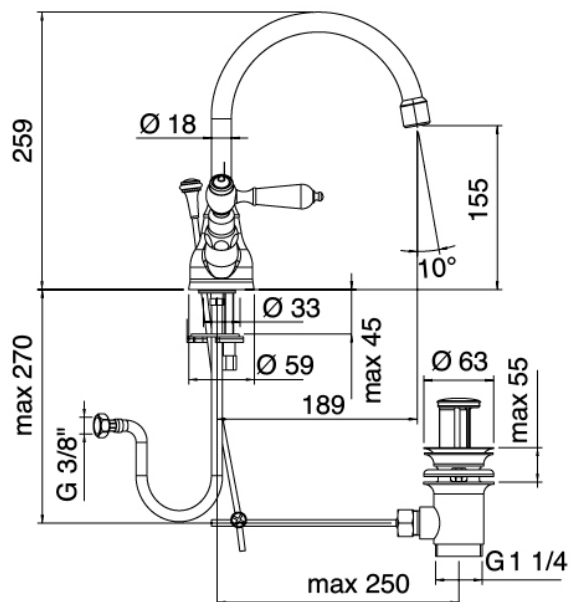

Classic - Traditional washbasin tap

Codice kit: 2003 RLX-040

Traditional single-hole washbasin with revolving spout with drain

Componenti

Single-hole mixer

Cod: 20033102A00

Washbasin set w/revolv. spout

Finiture disponibili: