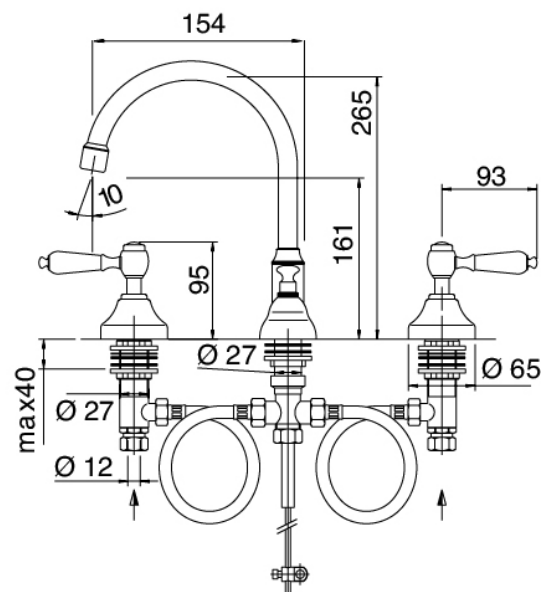

Classic - Traditional washbasin tap

Codice kit: 2003 BLX-020

Traditional washbasin faucet 3 holes with revolving spout with drain

Componenti

Tap set

Cod: 20030102A00

Washbasin set w/revolving spout

Finiture disponibili: