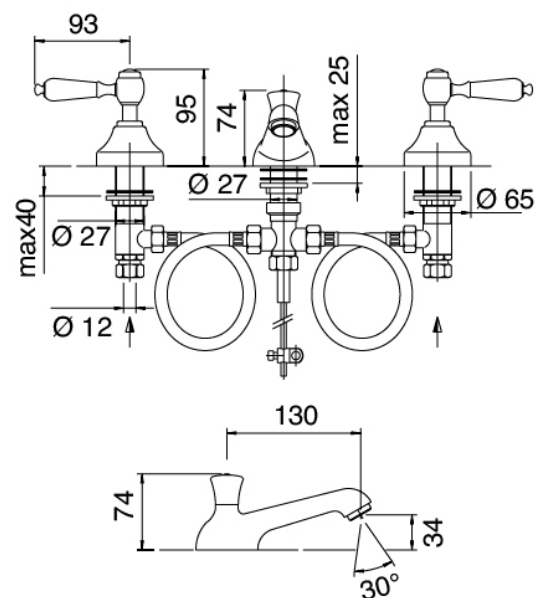

Classic - Traditional washbasin tap

Codice kit: 2003 BLX-010

Traditional 3-hole washbasin tap with drain

Componenti

Tap set

Cod: 20030100A00

Washbasin set

Finiture disponibili: