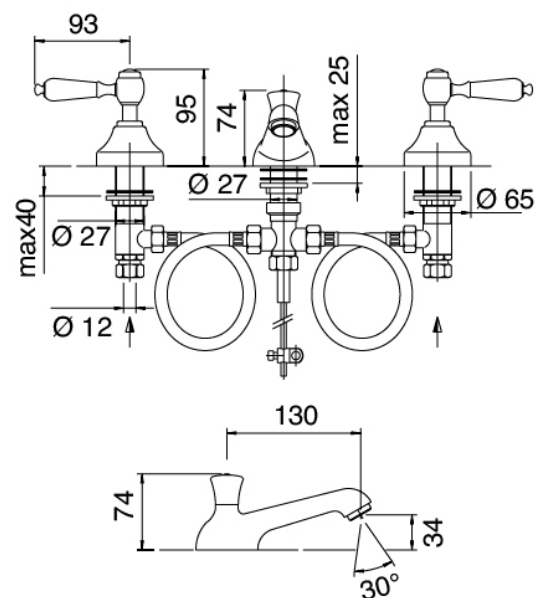

## Classic - Traditional washbasin tap

Codice kit: 2003 BLX-010

Traditional 3-hole washbasin tap with drain

### Tap set

Cod: 20030100A00

Washbasin set