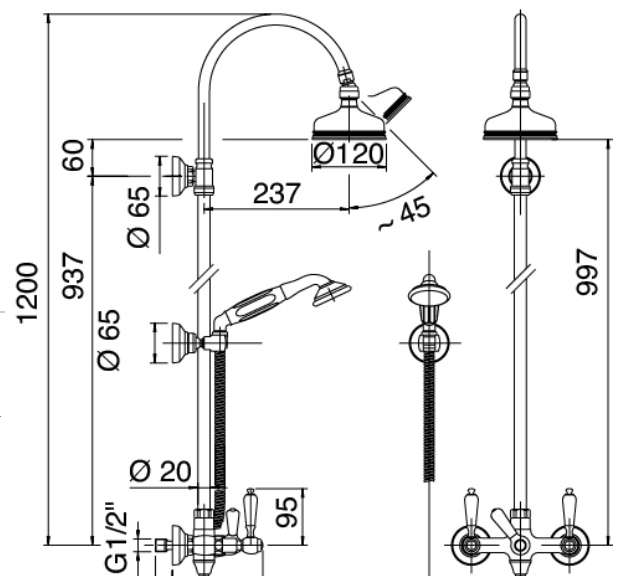

Classic - External shower set

Codice kit: 2003 SDP-130

Traditional external shower with pole – 2 exits

Componenti

Tap set with spout

Cod: 2003N610A00

Wall mtd shower set w/flexible pipe and hand shower

Shower head

Cod: 2900SO01A00

Shower outlet

Finiture disponibili:

finiture speciali su richiesta salvo quantitativi minimi di ordine garantiti

cromo

CRCR

brunito

BRBR