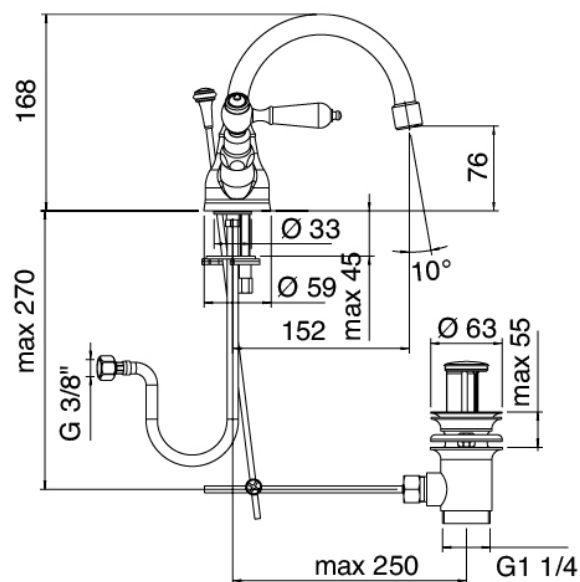

Classic - Traditional tap bidet

Codice kit: 2003 RBX-080

Traditional bidet tap fittings with revolving spout with drain

Componenti

Single-hole mixer

Cod: 20033201A00

Bidet set w/revolv. spout

Finiture disponibili: