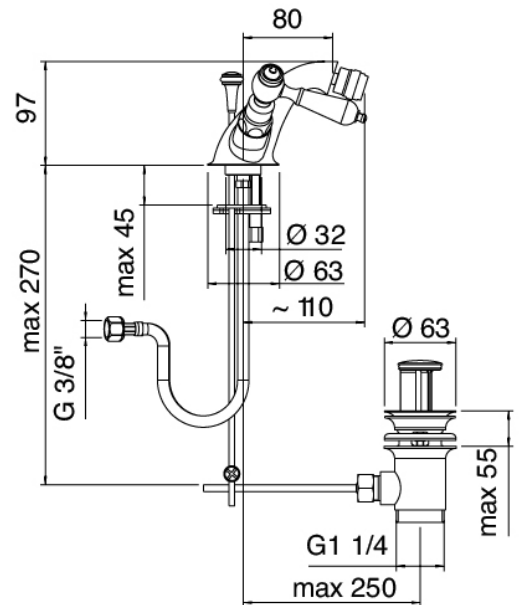

image not found or type unknown http://zazzeri.tesa.com.net/en/wp-content/uploads/2017/04/b3daf2_357a447007

Classic - Traditional tap bidet

Codice kit: 2003 RBX-070

One-hole traditional bidet tap with drain

Componenti

Single-hole mixer

Cod: 20032200A00

Bidet set

Finiture disponibili:

finiture speciali su richiesta salvo quantitativi minimi di ordine garantiti

cromo

CRCR