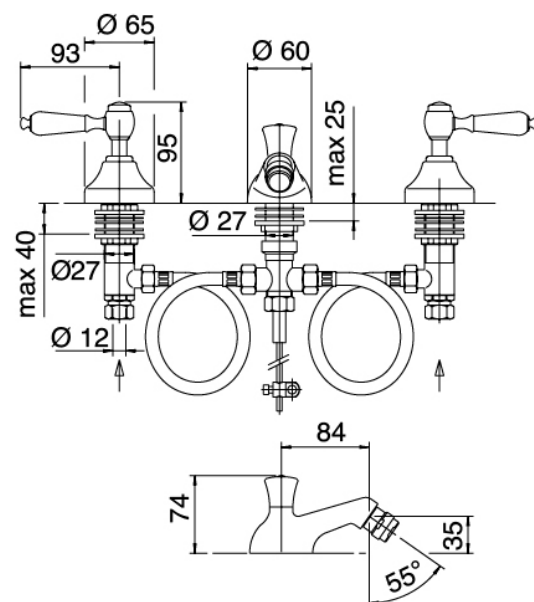

Classic - Traditional tap bidet

Codice kit: 2003 BBX-060

Traditional bidet 3 hole taps with drain

Componenti

Tap set

Cod: 20030203A00

Three-hole bidet set

Finiture disponibili: