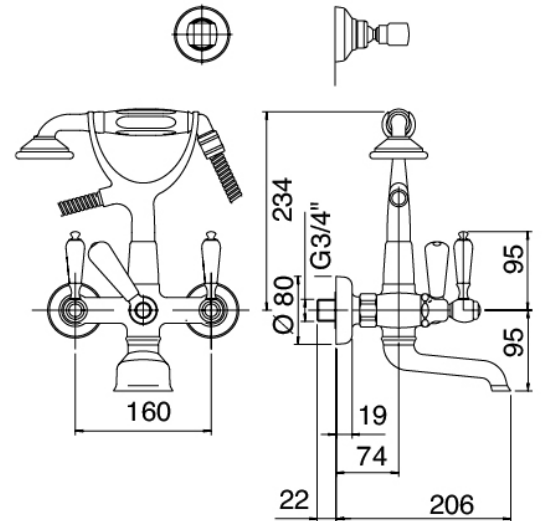

### Classic - Wall-mounted bathtub set

Codice kit: 2003 GVP-100

Traditional wall-mounted bathtub set – 2 exits

### Tap set with spout

Cod: 2003M401A00

Victoria 3/4" wall mtd bathtub set with connection for wall hand shower